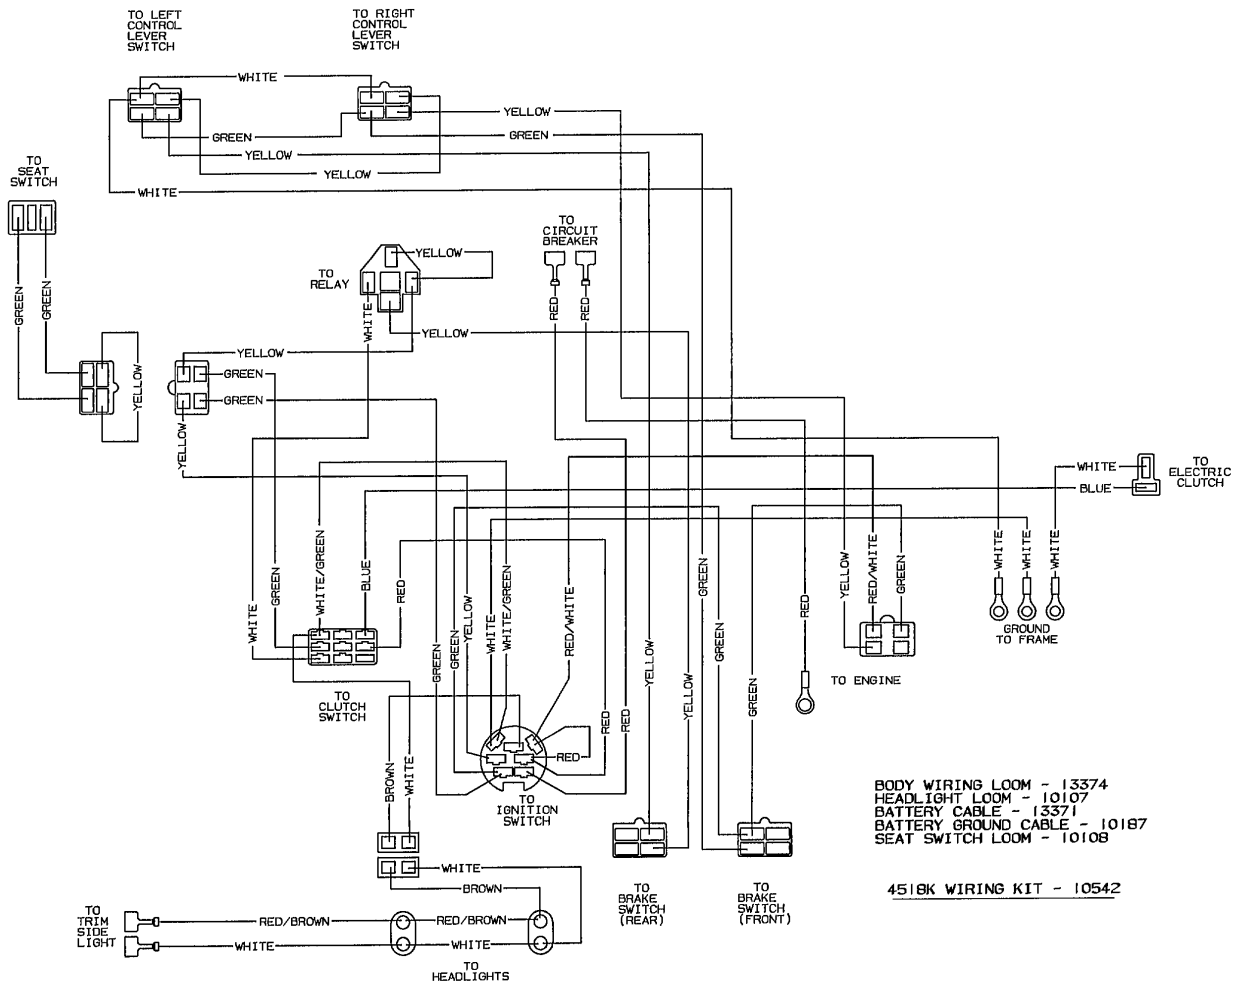

**MODEL YEAR 2004**

**4518K CHASSIS**

**MODEL YEAR 2004**

**4500 SERIES 50" MOWER DECK**

MODEL YEAR 2004

4500 SERIES BODY

MODEL YEAR 2004

4518K WIRING