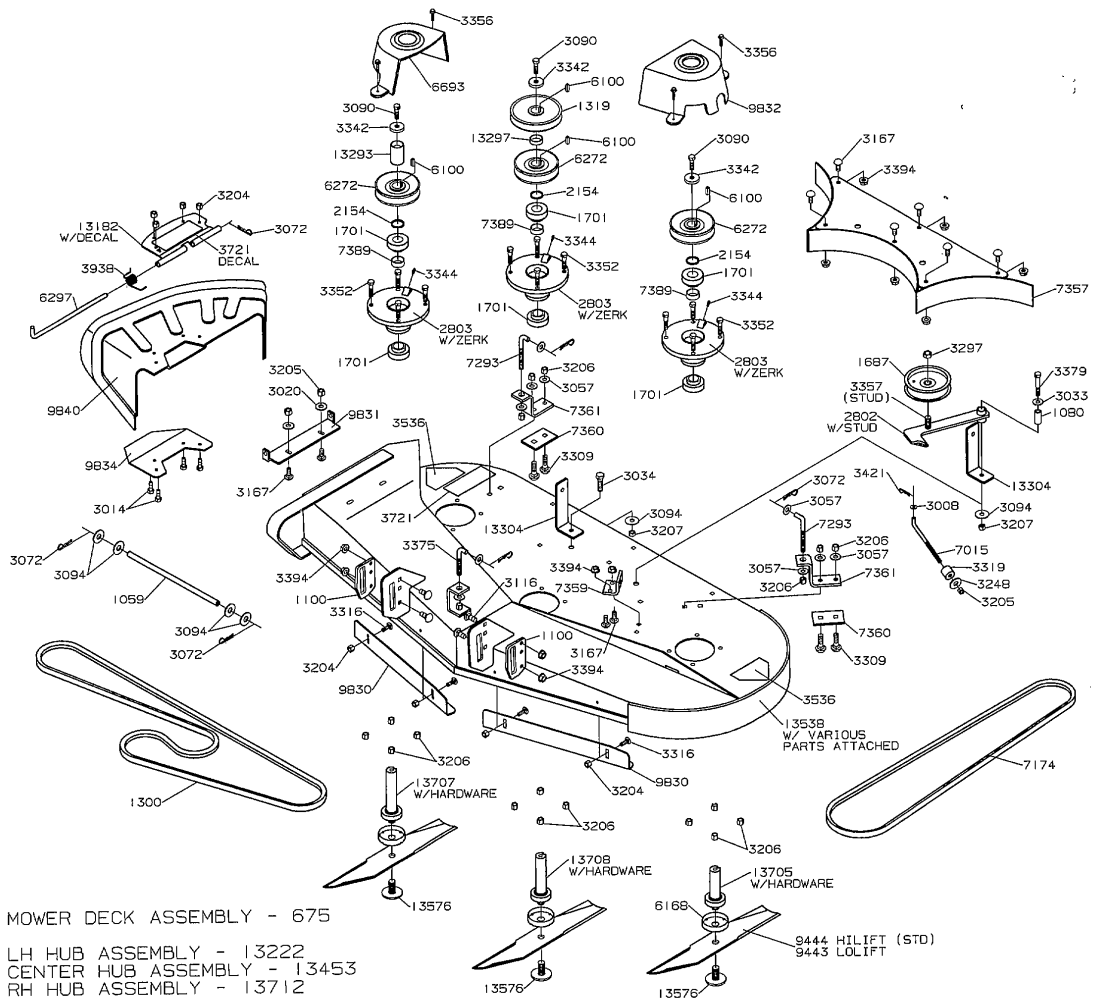

**MODEL YEAR 2004**

**4518K CHASSIS**

**MODEL YEAR 2004**

**4500 SERIES 50" MOWER DECK**

MODEL YEAR 2004

4500 SERIES BODY

MODEL YEAR 2004

4518K WIRING