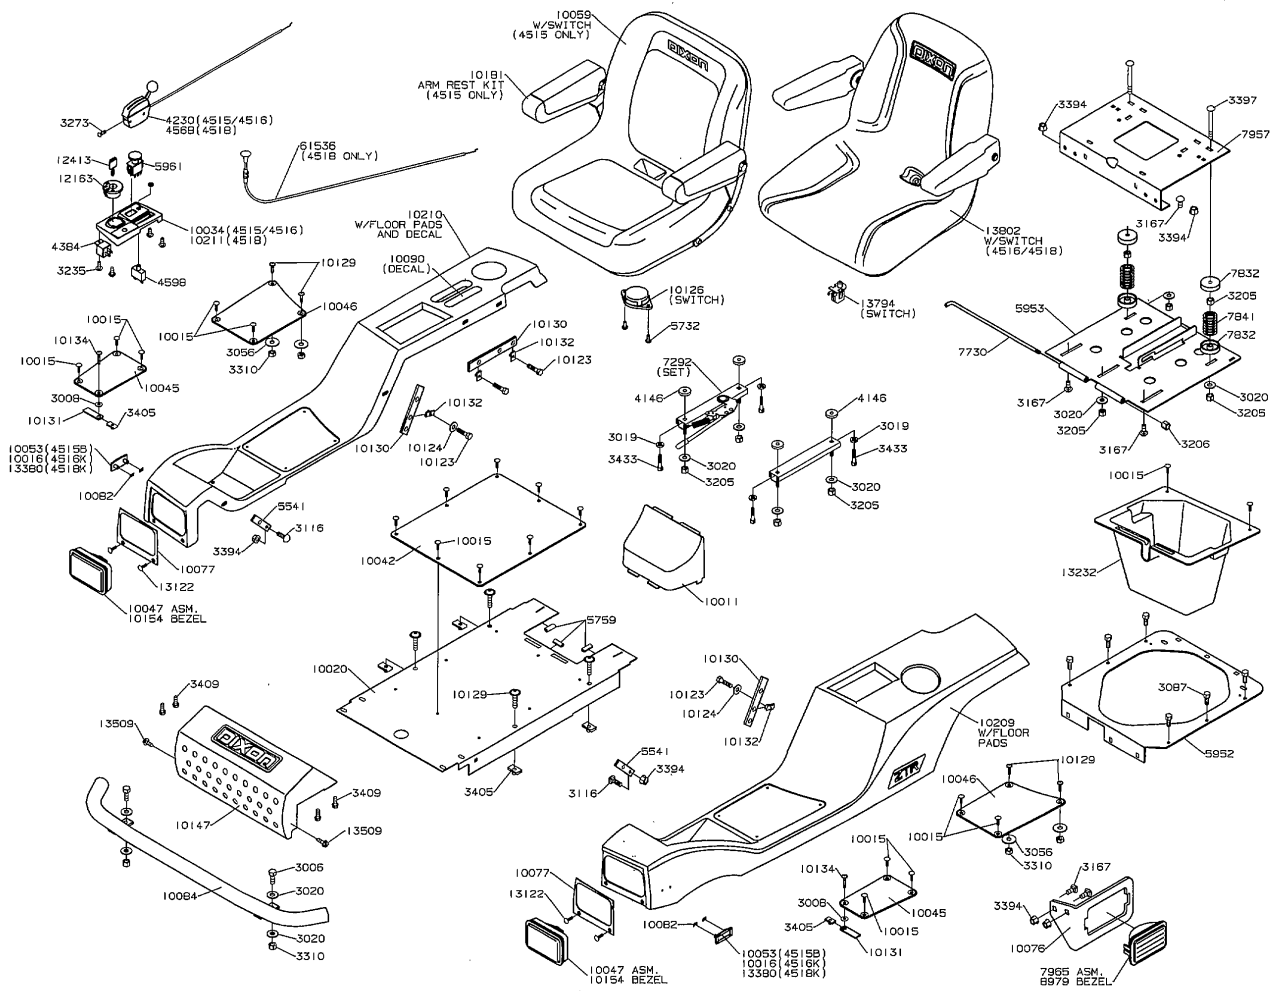

**MODEL YEAR 2004**

**4518K CHASSIS**

**MODEL YEAR 2004**

**4500 SERIES 50" MOWER DECK**

MODEL YEAR 2004

4500 SERIES BODY

MODEL YEAR 2004

4518K WIRING