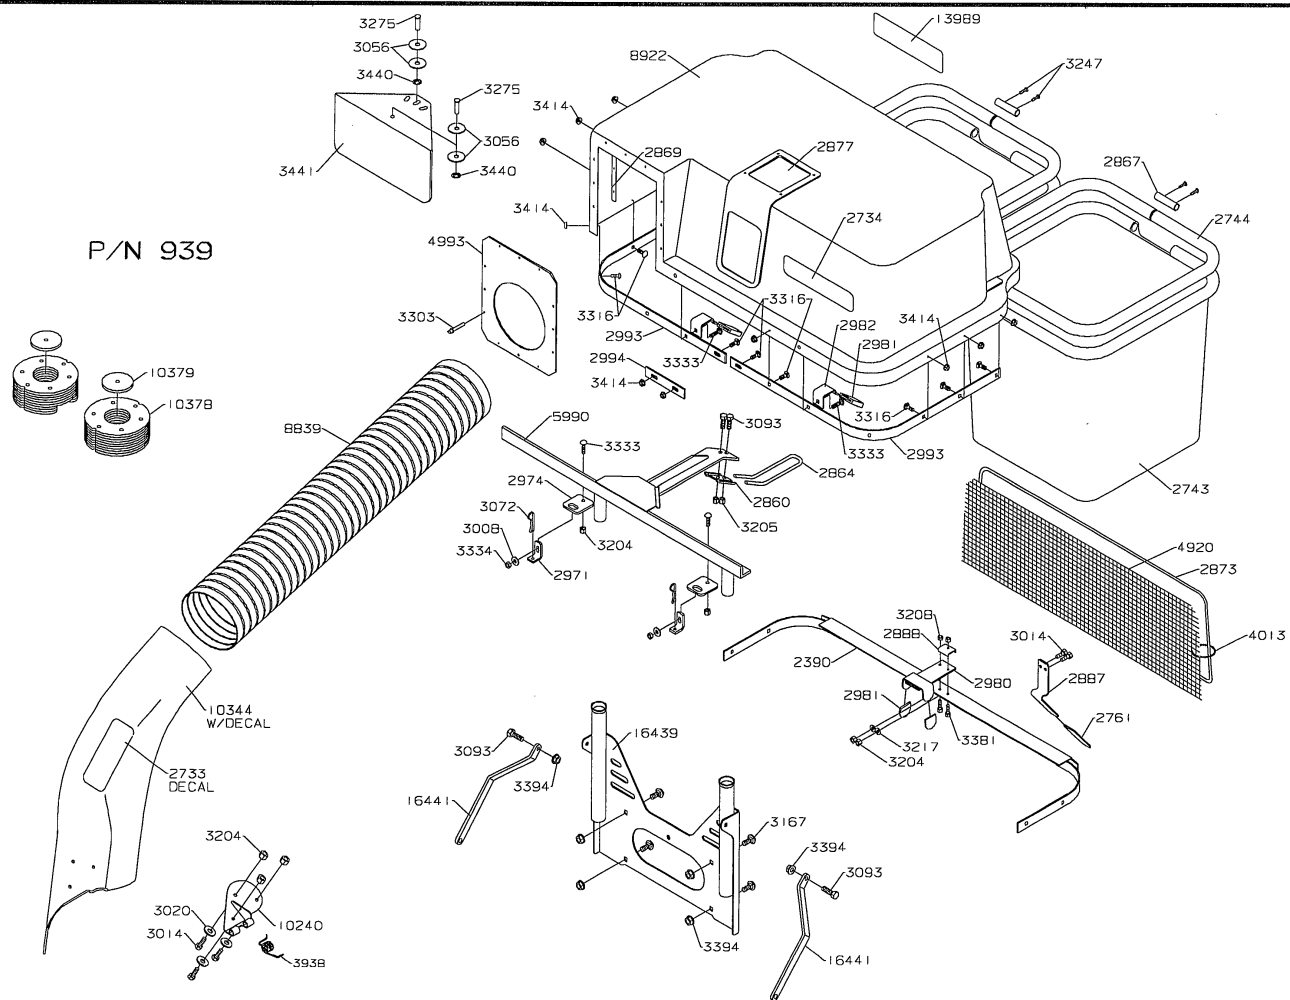

ZTR® DIXON®

CURRENT ATTACHMENTS

MODEL YEAR 2005

30" GRASS CATCHER FOR ZEETER®

MODEL YEAR 2005

42" GRASS CATCHER FOR SPEEDZTR™

MODEL YEAR 2005

44" BLOWER/BAGGER FOR SPEEDZTR

P/N 626

WIRING ADAPTER
P/N 12651

MODEL YEAR 2005

SNOW BLADE FOR SILVER TIP