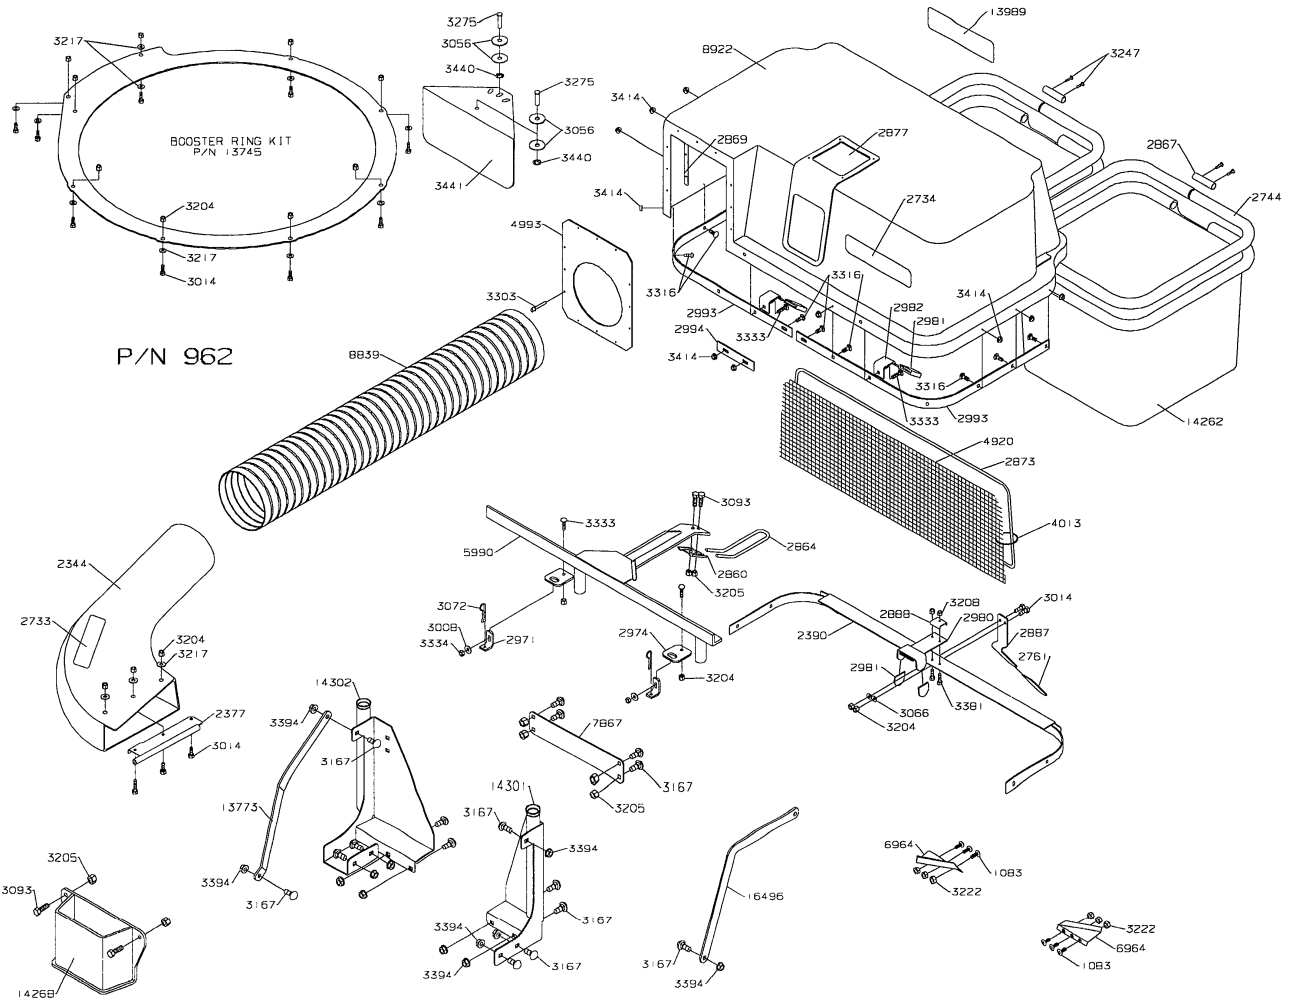

CURRENT ATTACHMENTS FOR 2005 MODELS	SilverTip™ 72	SilverTip™ 60	Grizzly™ 60	Grizzly™ 50	Kodiak™ 50	Ram/Mag 50	Ram/Mag 44	Ram 42	SpeedZTR™ 44	SpeedZTR™ 42	SpeedZTR™ 38	SpeedZTR™ 30	Zeeter™ 30
ROPS	949	949	947	947	947								
Canopy	950	950	950	950	950								
Blower (requires bagger, clam shell or cart)			944	850	850	850	849	968	764				
Bagger-2 Bag (requires blower)			971	971	971	851	851	851	977				
Bagger-3 Bag (requires blower)			945	945	945								
Cart (requires blower)			955	955	955	873	873	873					
Catcher										939	938	940	962
Clam Shell Grass Catcher (requires blower)			946	946	946	963	963	963					
Mulcher			972	385	385	385	848	384	848	942	941	549	549
Snow Blade	626	626	951	951	951	795	795	795	976	976	976	979	
Snow Chains	991	991	991	991	995	994	994	994	994	994	28	28	27
Snow Blower			796	796	796	978	978	978					
Wheel Weights						26	26	26	26	26	26	26	
Striping Kit	777	974	973	776	776								

ZTR® DIXON®

CURRENT ATTACHMENTS

MODEL YEAR 2005

30" GRASS CATCHER FOR ZEETER®

MODEL YEAR 2005

42" GRASS CATCHER FOR SPEEDZTR™

MODEL YEAR 2005

44" BLOWER/BAGGER FOR SPEEDZTR

MODEL YEAR 2005

GRASS CART

MODEL YEAR 2005

MULCHING KITS

30" MULCHER
P/N 549

42" MULCHER (SPEEDZTR)
P/N 942

38" MULCHER
P/N 941

44" MULCHER
P/N 848

P/N 626

WIRING ADAPTER
P/N 12651

MODEL YEAR 2005

SNOW BLADE FOR SILVER TIP