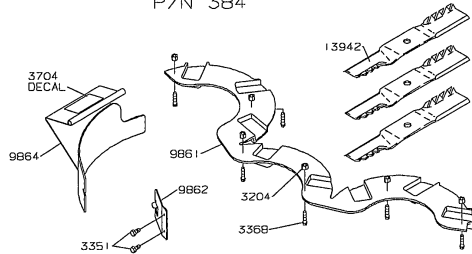

42" MULCHER (RAM)
P/N 384