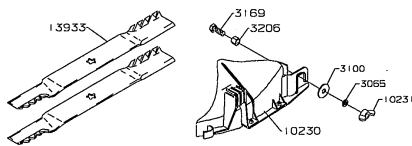

MODEL YEAR 2005

GRASS CART

MODEL YEAR 2005

MULCHING KITS

30" MULCHER
P/N 549

42" MULCHER (SPEEDZTR)
P/N 942

38" MULCHER
P/N 941

44" MULCHER
P/N 848