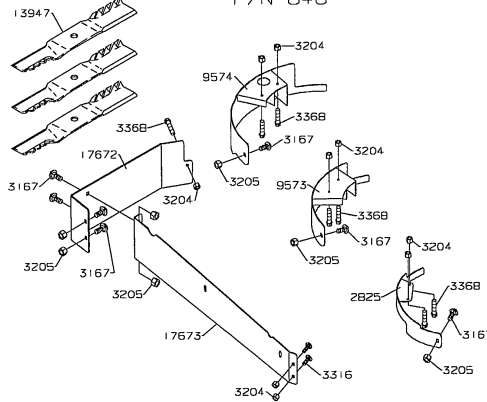

MODEL YEAR 2005

GRASS CART

MODEL YEAR 2005

MULCHING KITS

30" MULCHER
P/N 549

42" MULCHER (SPEEDZTR)
P/N 942

38" MULCHER
P/N 941

44" MULCHER
P/N 848

P/N 626

WIRING ADAPTER
P/N 12651

MODEL YEAR 2005

SNOW BLADE FOR SILVER TIP