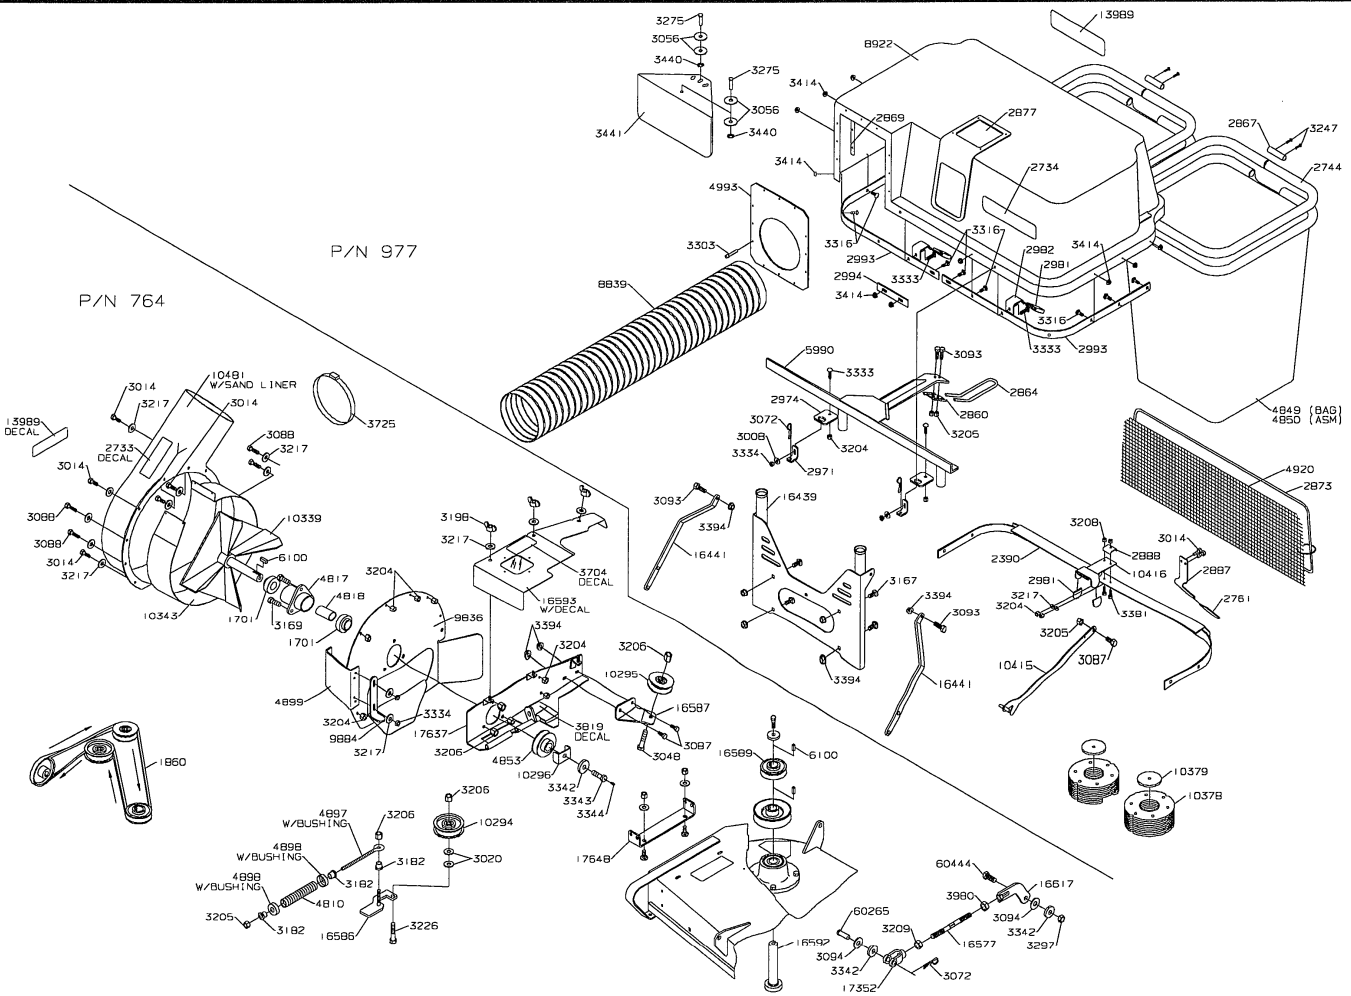

ZTR® DIXON®

CURRENT ATTACHMENTS

MODEL YEAR 2005

30" GRASS CATCHER FOR ZEETER®

MODEL YEAR 2005

42" GRASS CATCHER FOR SPEEDZTR™

MODEL YEAR 2005

44" BLOWER/BAGGER FOR SPEEDZTR

P/N 626

WIRING ADAPTER
P/N 12651

MODEL YEAR 2005

SNOW BLADE FOR SILVER TIP