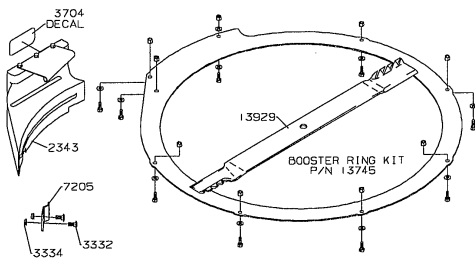

ZTR® DIXON®

CURRENT ATTACHMENTS

MODEL YEAR 2005

30" GRASS CATCHER FOR ZEETER®

MODEL YEAR 2005

42" GRASS CATCHER FOR SPEEDZTR™

MODEL YEAR 2005

44" BLOWER/BAGGER FOR SPEEDZTR

MODEL YEAR 2005

GRASS CART

MODEL YEAR 2005

MULCHING KITS

30" MULCHER
P/N 549

42" MULCHER (SPEEDZTR)
P/N 942

38" MULCHER
P/N 941

44" MULCHER
P/N 848