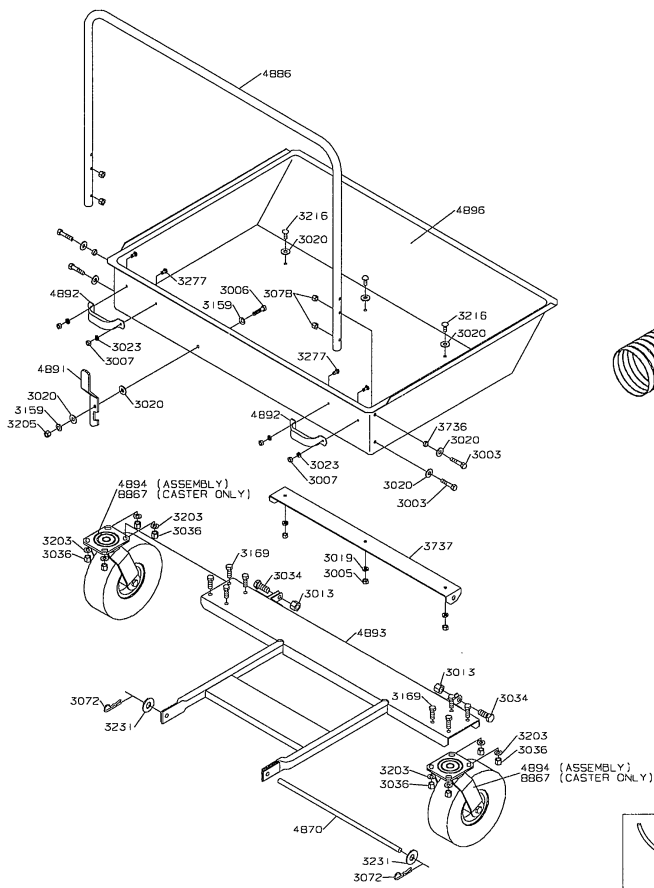

CURRENT ATTACHMENTS FOR 2005 MODELS	SilverTip™ 72	SilverTip™ 60	Grizzly™ 60	Grizzly™ 50	Kodiak™ 50	Ram/Mag 50	Ram/Mag 44	Ram 42	SpeedZTR™ 44	SpeedZTR™ 42	SpeedZTR™ 38	SpeedZTR™ 30	Zeeter™ 30
ROPS	949	949	947	947	947								
Canopy	950	950	950	950	950								
Blower (requires bagger, clam shell or cart)			944	850	850	850	849	968	764				
Bagger-2 Bag (requires blower)			971	971	971	851	851	851	977				
Bagger-3 Bag (requires blower)			945	945	945								
Cart (requires blower)			955	955	955	873	873	873					
Catcher										939	938	940	962
Clam Shell Grass Catcher (requires blower)			946	946	946	963	963	963					
Mulcher			972	385	385	385	848	384	848	942	941	549	549
Snow Blade	626	626	951	951	951	795	795	795	976	976	976	979	
Snow Chains	991	991	991	991	995	994	994	994	994	994	28	28	27
Snow Blower			796	796	796	978	978	978					
Wheel Weights						26	26	26	26	26	26	26	
Striping Kit	777	974	973	776	776								

ZTR® DIXON®

CURRENT ATTACHMENTS

MODEL YEAR 2005

30" GRASS CATCHER FOR ZEETER®

MODEL YEAR 2005

42" GRASS CATCHER FOR SPEEDZTR™

MODEL YEAR 2005

44" BLOWER/BAGGER FOR SPEEDZTR

MODEL YEAR 2005

GRASS CART

MODEL YEAR 2005

MULCHING KITS

30" MULCHER
P/N 549

42" MULCHER (SPEEDZTR)
P/N 942

38" MULCHER
P/N 941

44" MULCHER
P/N 848

P/N 626

WIRING ADAPTER
P/N 12651

MODEL YEAR 2005

SNOW BLADE FOR SILVER TIP