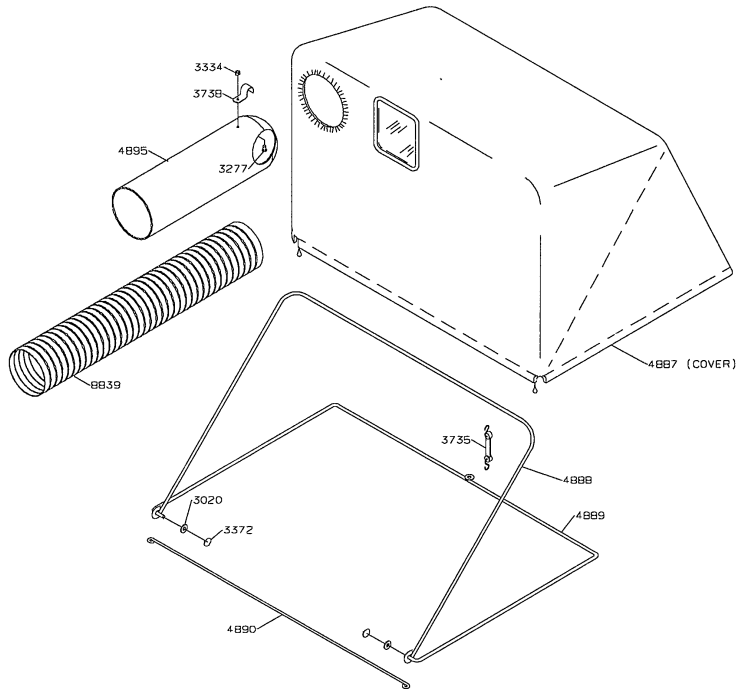

ZTR® DIXON®

CURRENT ATTACHMENTS

MODEL YEAR 2005

30" GRASS CATCHER FOR ZEETER®

MODEL YEAR 2005

42" GRASS CATCHER FOR SPEEDZTR™

MODEL YEAR 2005

44" BLOWER/BAGGER FOR SPEEDZTR