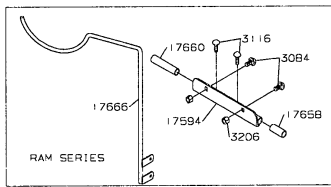

ZTR® DIXON®

CURRENT ATTACHMENTS

MODEL YEAR 2005

30" GRASS CATCHER FOR ZEETER®

MODEL YEAR 2005

42" GRASS CATCHER FOR SPEEDZTR™

MODEL YEAR 2005

44" BLOWER/BAGGER FOR SPEEDZTR

MODEL YEAR 2005

GRASS CART

MODEL YEAR 2005

MULCHING KITS

30" MULCHER
P/N 549

42" MULCHER (SPEEDZTR)
P/N 942

38" MULCHER
P/N 941

44" MULCHER
P/N 848