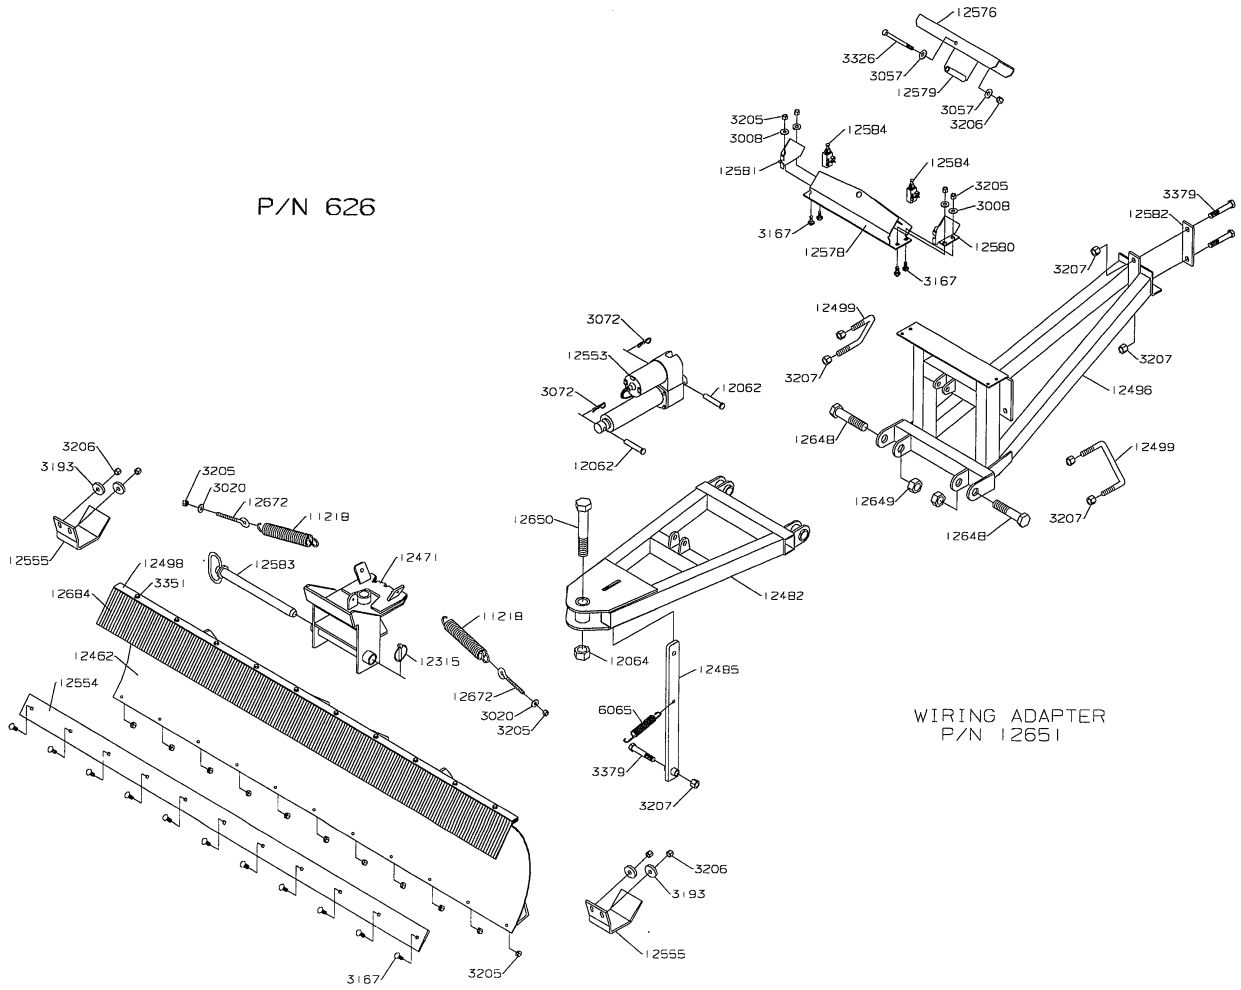

P/N 626

WIRING ADAPTER
P/N 12651

MODEL YEAR 2005

SNOW BLADE FOR SILVER TIP