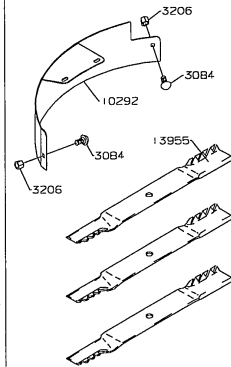

60" MULCHER (GRIZZLY)
P/N 972