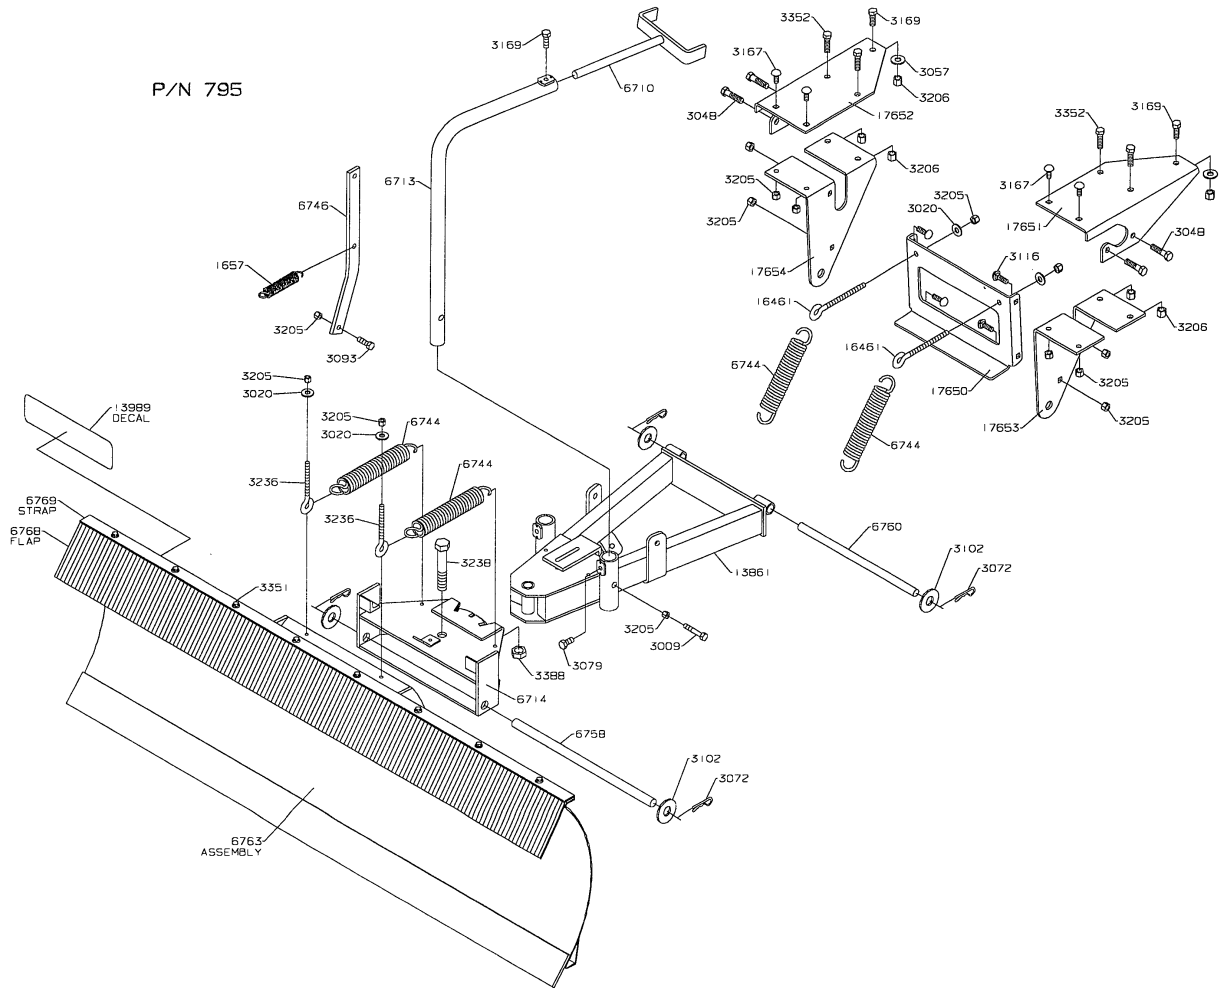

MODEL YEAR 2005

SNOW BLADE FOR RAM