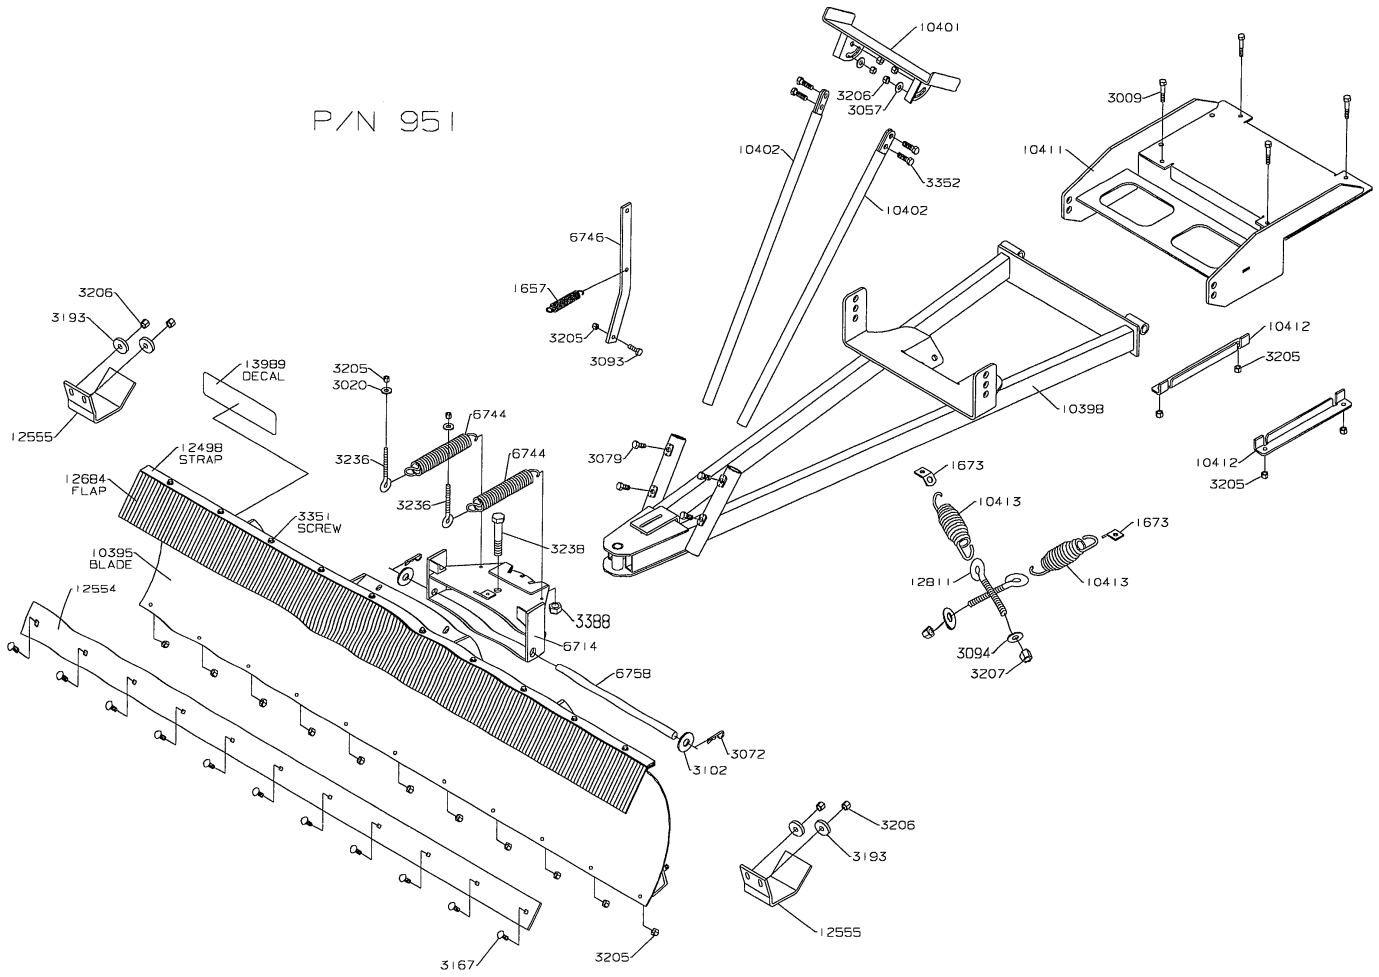

P/N 626

WIRING ADAPTER
P/N 12651

MODEL YEAR 2005

SNOW BLADE FOR SILVER TIP