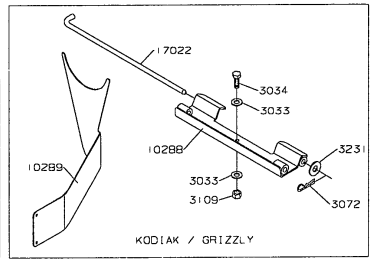

CURRENT ATTACHMENTS FOR 2005 MODELS	SilverTip™ 72	SilverTip™ 60	Grizzly™ 60	Grizzly™ 50	Kodiak™ 50	Ram/Mag 50	Ram/Mag 44	Ram 42	SpeedZTR™ 44	SpeedZTR™ 42	SpeedZTR™ 38	SpeedZTR™ 30	Zeeter™ 30
ROPS	949	949	947	947	947								
Canopy	950	950	950	950	950								
Blower (requires bagger, clam shell or cart)			944	850	850	850	849	968	764				
Bagger-2 Bag (requires blower)			971	971	971	851	851	851	977				
Bagger-3 Bag (requires blower)			945	945	945								
Cart (requires blower)			955	955	955	873	873	873					
Catcher										939	938	940	962
Clam Shell Grass Catcher (requires blower)			946	946	946	963	963	963					
Mulcher			972	385	385	385	848	384	848	942	941	549	549
Snow Blade	626	626	951	951	951	795	795	795	976	976	976	979	
Snow Chains	991	991	991	991	995	994	994	994	994	994	28	28	27
Snow Blower			796	796	796	978	978	978					
Wheel Weights						26	26	26	26	26	26	26	
Striping Kit	777	974	973	776	776								

ZTR® DIXON®

CURRENT ATTACHMENTS

MODEL YEAR 2005

30" GRASS CATCHER FOR ZEETER®

MODEL YEAR 2005

42" GRASS CATCHER FOR SPEEDZTR™

MODEL YEAR 2005

44" BLOWER/BAGGER FOR SPEEDZTR

MODEL YEAR 2005

GRASS CART

MODEL YEAR 2005

MULCHING KITS

30" MULCHER
P/N 549

42" MULCHER (SPEEDZTR)
P/N 942

38" MULCHER
P/N 941

44" MULCHER
P/N 848

P/N 626

WIRING ADAPTER
P/N 12651

MODEL YEAR 2005

SNOW BLADE FOR SILVER TIP