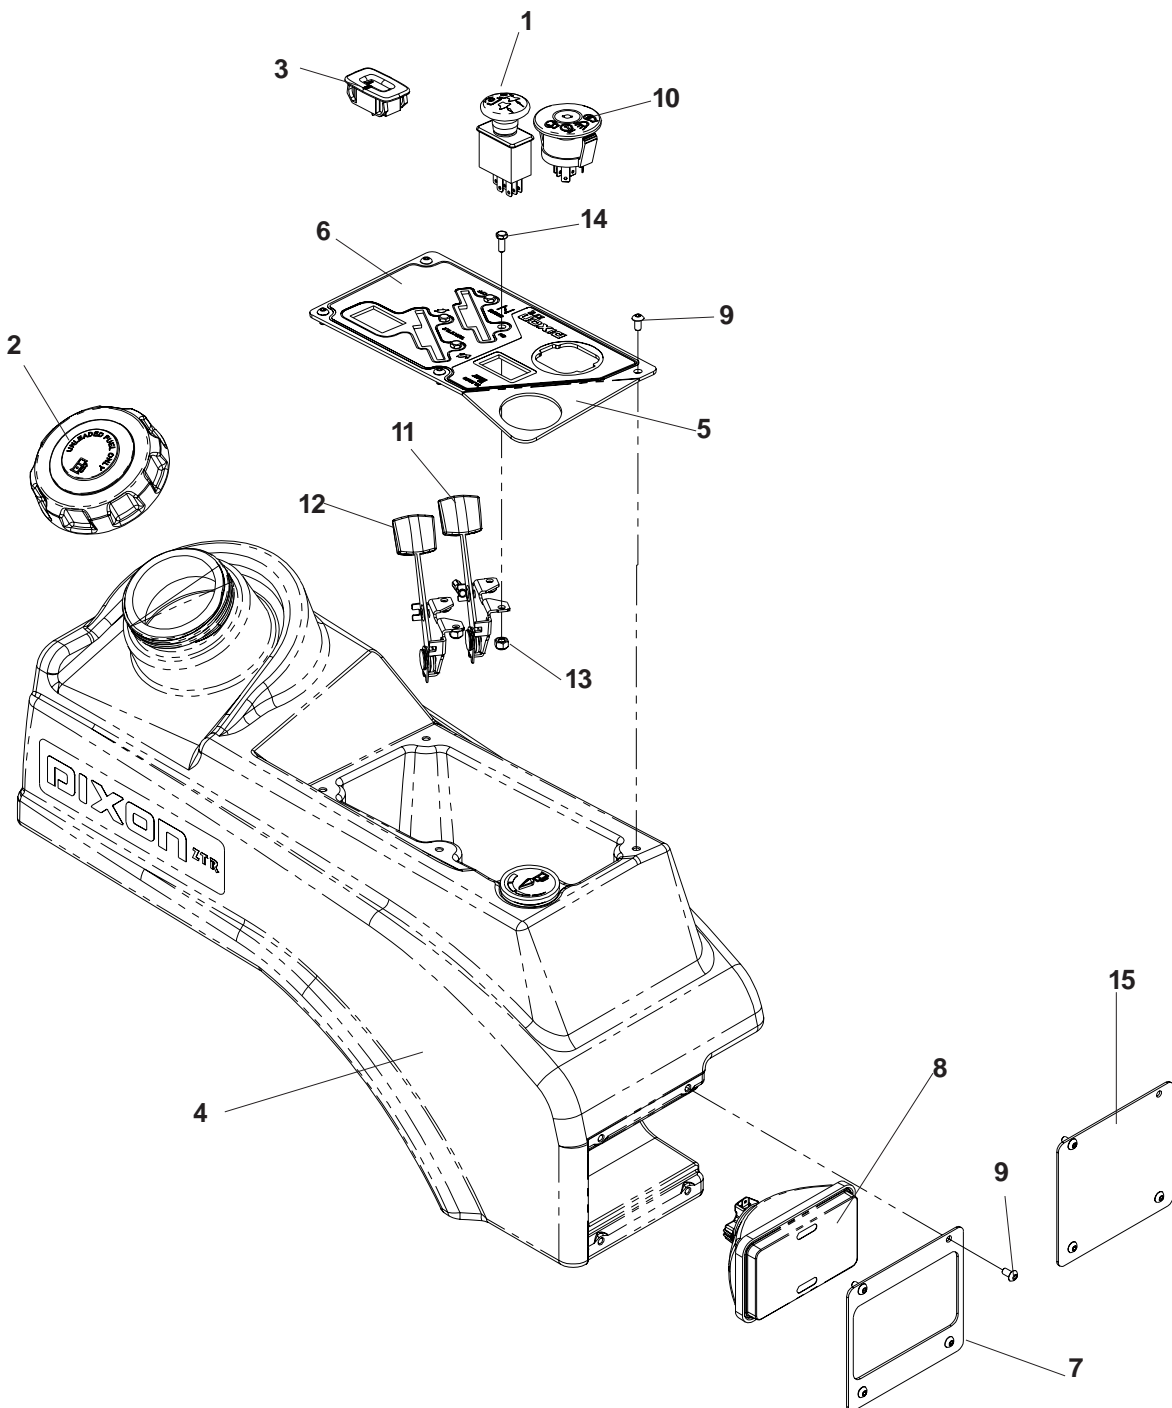

CONSOLE ASSEMBLY

CONSOLE ASSEMBLY

ITEM	PART NO.	QTY.	DESCRIPTION
1	539 101768	1	CLUTCH SWITCH
2	539 106188	1	FUEL CAP, ANTISPLASH
3	539 110074	1	HOUR METER
4	539 114058	1	TANK, FUEL, RIGHT
5	539 114066	1	CONTROL PANEL
6	539 114068	1	DECAL, CONTROL
7	539 114075	1	PLATE, LIGHT, MODELS: 968999576, 968999577, 968999578, 968999579, 968999580
8	539 114232	1	LIGHT, MODELS: 968999576, 968999577, 968999578, 968999579, 968999580
9	539 114341	8	SCREW, #10-24 X 3/8, SKT
10	539 118848	1	IGNITION SWITCH
11	539 118815	1	CHOKE CABLE, MODELS: 968999576, 968999577, 968999581
	539 121866	1	CHOKE CABLE, MODELS: 968999578, 968999579, 968999580
12	539 118816	1	THROTTLE
13	539 976977	4	NUT, #10-24, NYLOC
14	539 990411	4	SCREW, #10-24 X 1/2
15	539 114076	1	PANEL, LIGHT DELETE, MODEL: 968999581