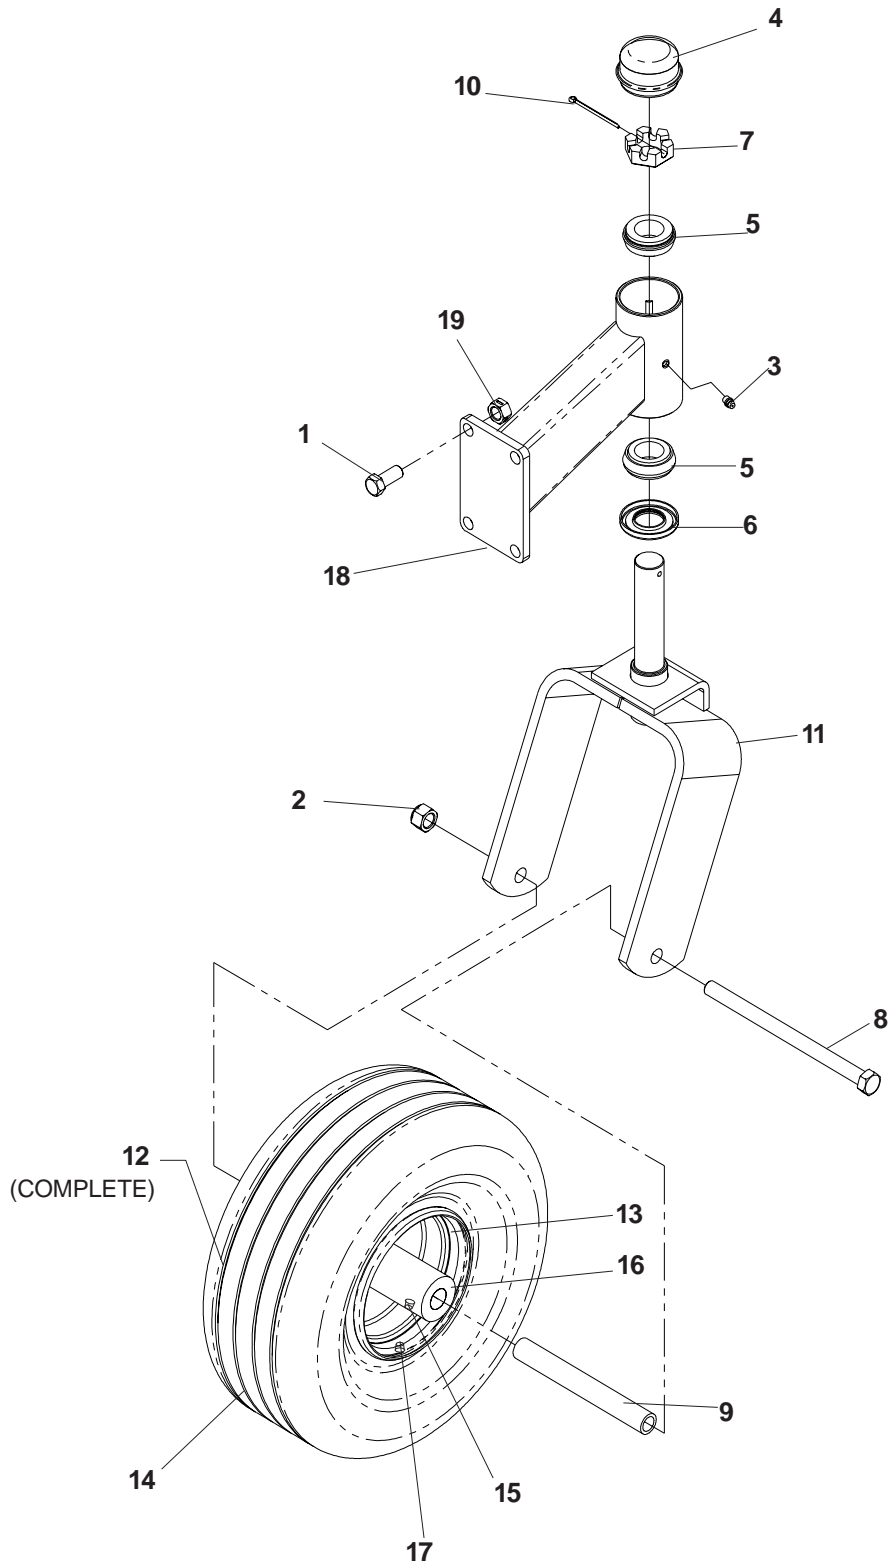

CASTER ARM

MODELS: 968999576, 968999577, 968999578, 968999579

CASTER ARM

MODELS: 968999576, 968999577, 968999578, 968999579

ITEM	PART NO.	QTY.	DESCRIPTION
1	539 100143	4	HCS, 7/16-14 X 1, GR5
2	539 101331	1	NUT, 1/2-13, NYLOC
3	539 101474	1	ZERK
4	539 102535	1	CAP GREASE
5	539 102543	2	BEARING, ROLLER, TAPERED
6	539 102851	1	SEAL
7	539 102852	1	NUT, 1-14, JAM, SPEC
8	539 102855	1	HCS, 1/2-13 X 7 1/2, GR5
9	539 102856	1	SPACER
10	539 102889	1	PIN COTTER, 1/8 X 2
11	539 114312	1	CASTER YOKE
12	539 104572	1	TIRE, COMPLETE
13	539 104573	1	RIM
14	539 102546	1	TIRE
15	539 976997	1	ZERK
16	539 102484	2	END CAPS
17	539 912234	1	VALVE STEM
18	539 114311	1	CASTER ARM
19	539 990839	4	NUT, 7/16-14, CENTERLOCK., GR A
	539 102485	2	ROLLER BEARING, 2 1/2" (NOT SHOWN)