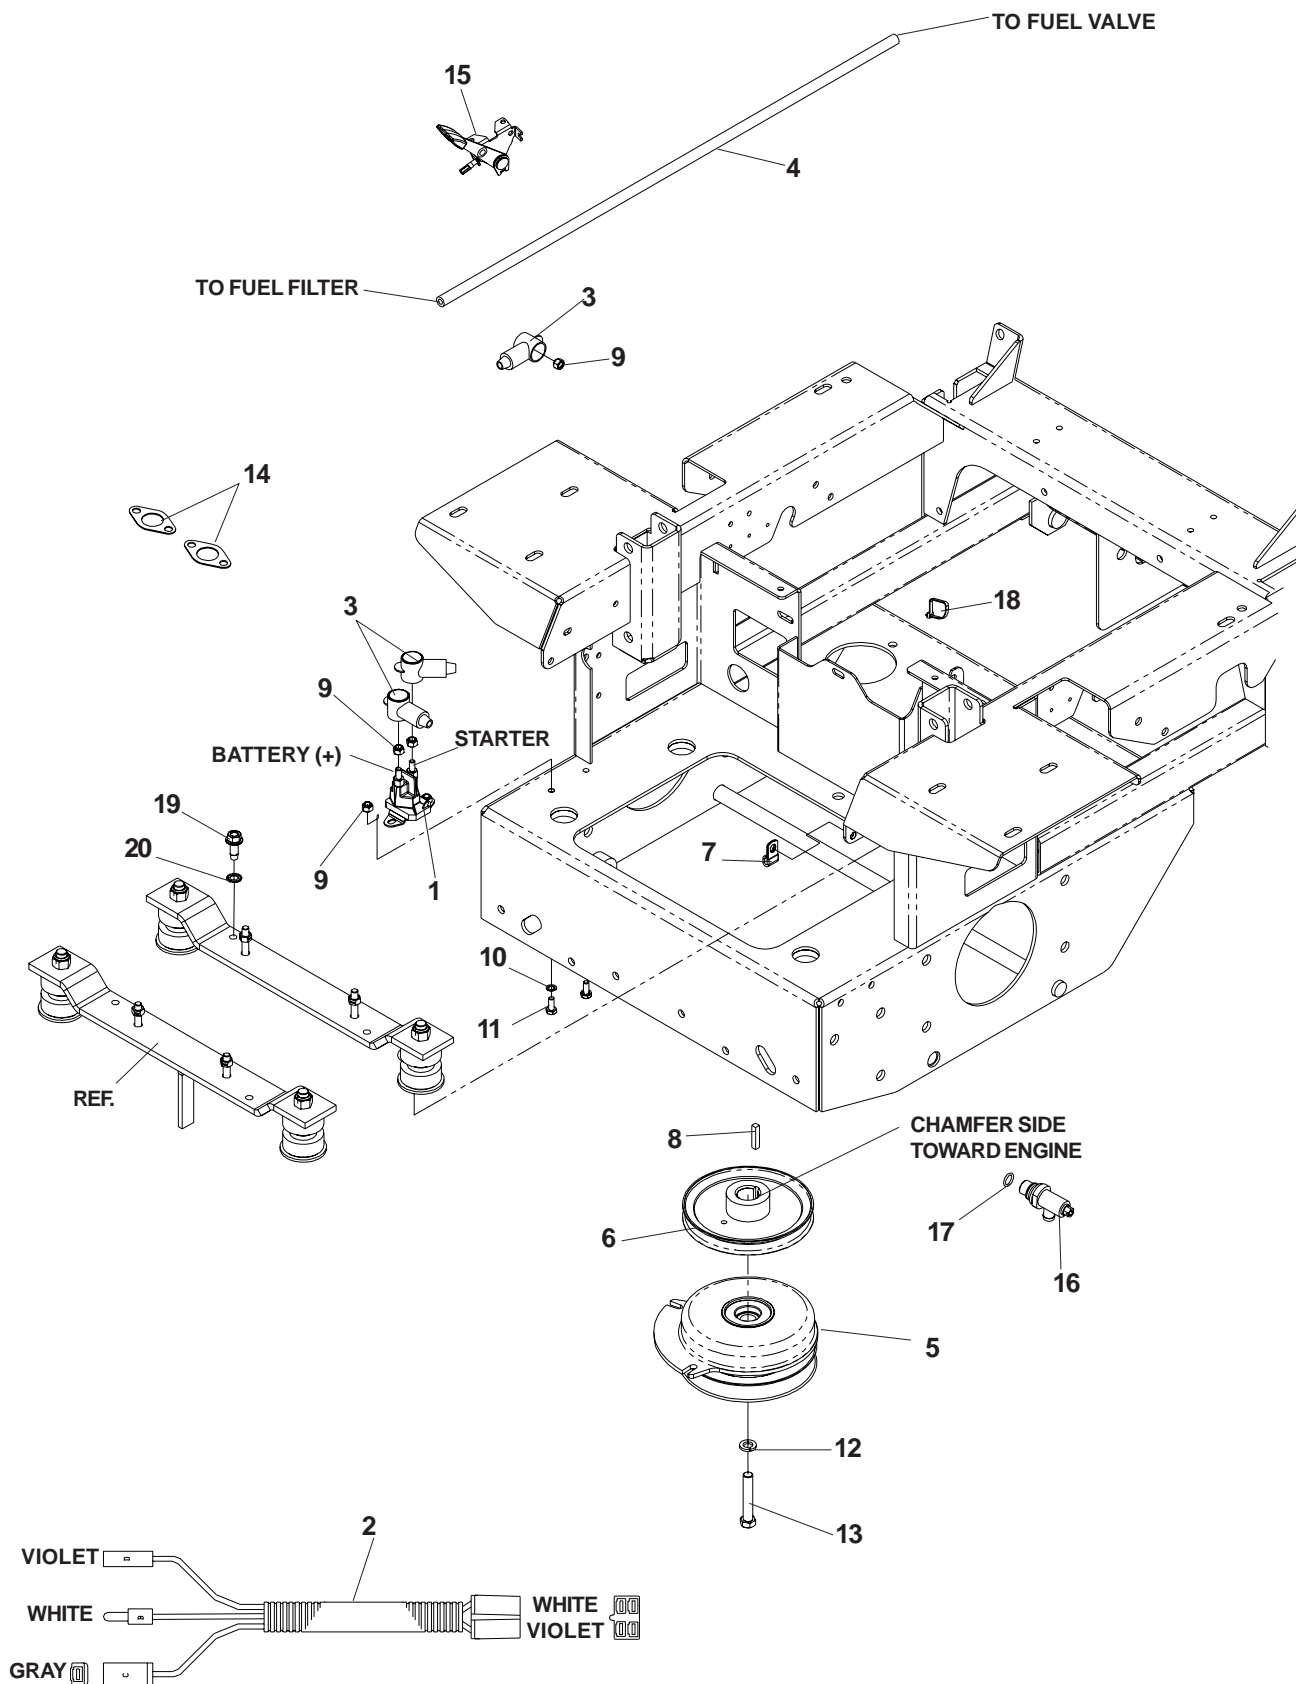

KAWASAKI 21 HP ENGINE ASSEMBLY

MODELS: 968999576

KAWASAKI 21 HP ENGINE ASSEMBLY

MODELS: 968999576

ITEM	PART NO.	QTY.	DESCRIPTION
1	539 101714	1	SOLENOID
2	539 104415	1	PIGTAIL, KAWASAKI
3	539 102759	3	INSULATOR-BATTERY
4	539 105281	1	FUEL LINE HOSE
5	539 106880	1	CLUTCH
6	539 106992	1	PULLEY
7	539 109867	1	DOUBLE TUBE CLAMP
8	539 912757	1	KEY, SQ. 1/4 X 1 1/4
9	539 976978	5	NUT, 1/4-20, NYLOC
10	539 990053	2	WASHER, 1/4
11	539 990072	2	HCS, 1/4-20 X 5/8, GR5
12	539 990247	1	LOCKWASHER, 7/16
13	539 991120	1	HCS, 7/16-20 X 2 1/2, GR5
14	539 108199	2	EXHAUST GASKET
15	539 118815	1	CHOKE CABLE
16	539 109587	1	OIL DRAIN EXTENSION
17	539 109618	1	O-RING
18	539 976856	1	PLASTIC TIE
19	539 107476	1	SCREW, 3/8-16, SELF TAP
20	539 109603	1	LOCKWASHER, EXTERNAL TOOTH
	539 102757	1	CABLE, POSITIVE (NOT SHOWN)
	539 117705	1	DECAL, KAWASAKI (NOT SHOWN)
	539 119684	1	MUFFLER, (NOT SHOWN)
	539 105409	1	GROUND WIRE (NOT SHOWN)