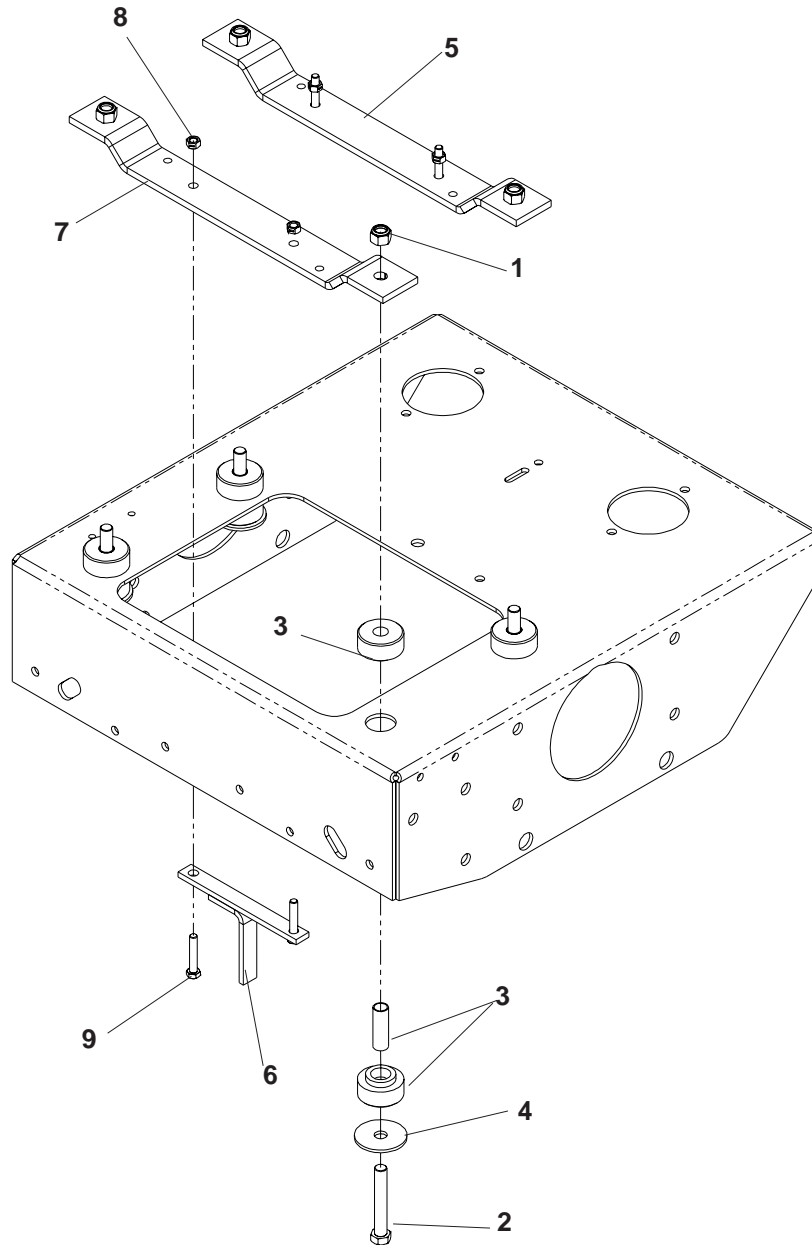

ISO MOUNT

MODELS: 968999576, 968999578, 968999579, 968999580, 968999581

ITEM	PART NO.	QTY.	DESCRIPTION

1	539 101331	4	NUT, 1/2-13, NYLOC
2	539 103433	4	HCS, 1/2-13 X 3 1/4, GR5
3	539 104958	4	ISOLATOR
4	539 104959	4	WASHER, /12
5	539 105025	1	ENGINE MOUNT
6	539 106819	1	CLUTCH TIE DOWN
7	539 114306	1	STRAP, ISO, REAR
8	539 990184	4	NUT, 5/16-18, CTRLK
9	539 113781	4	HCS, 5/16-18 X 1 3/4, SERRATED