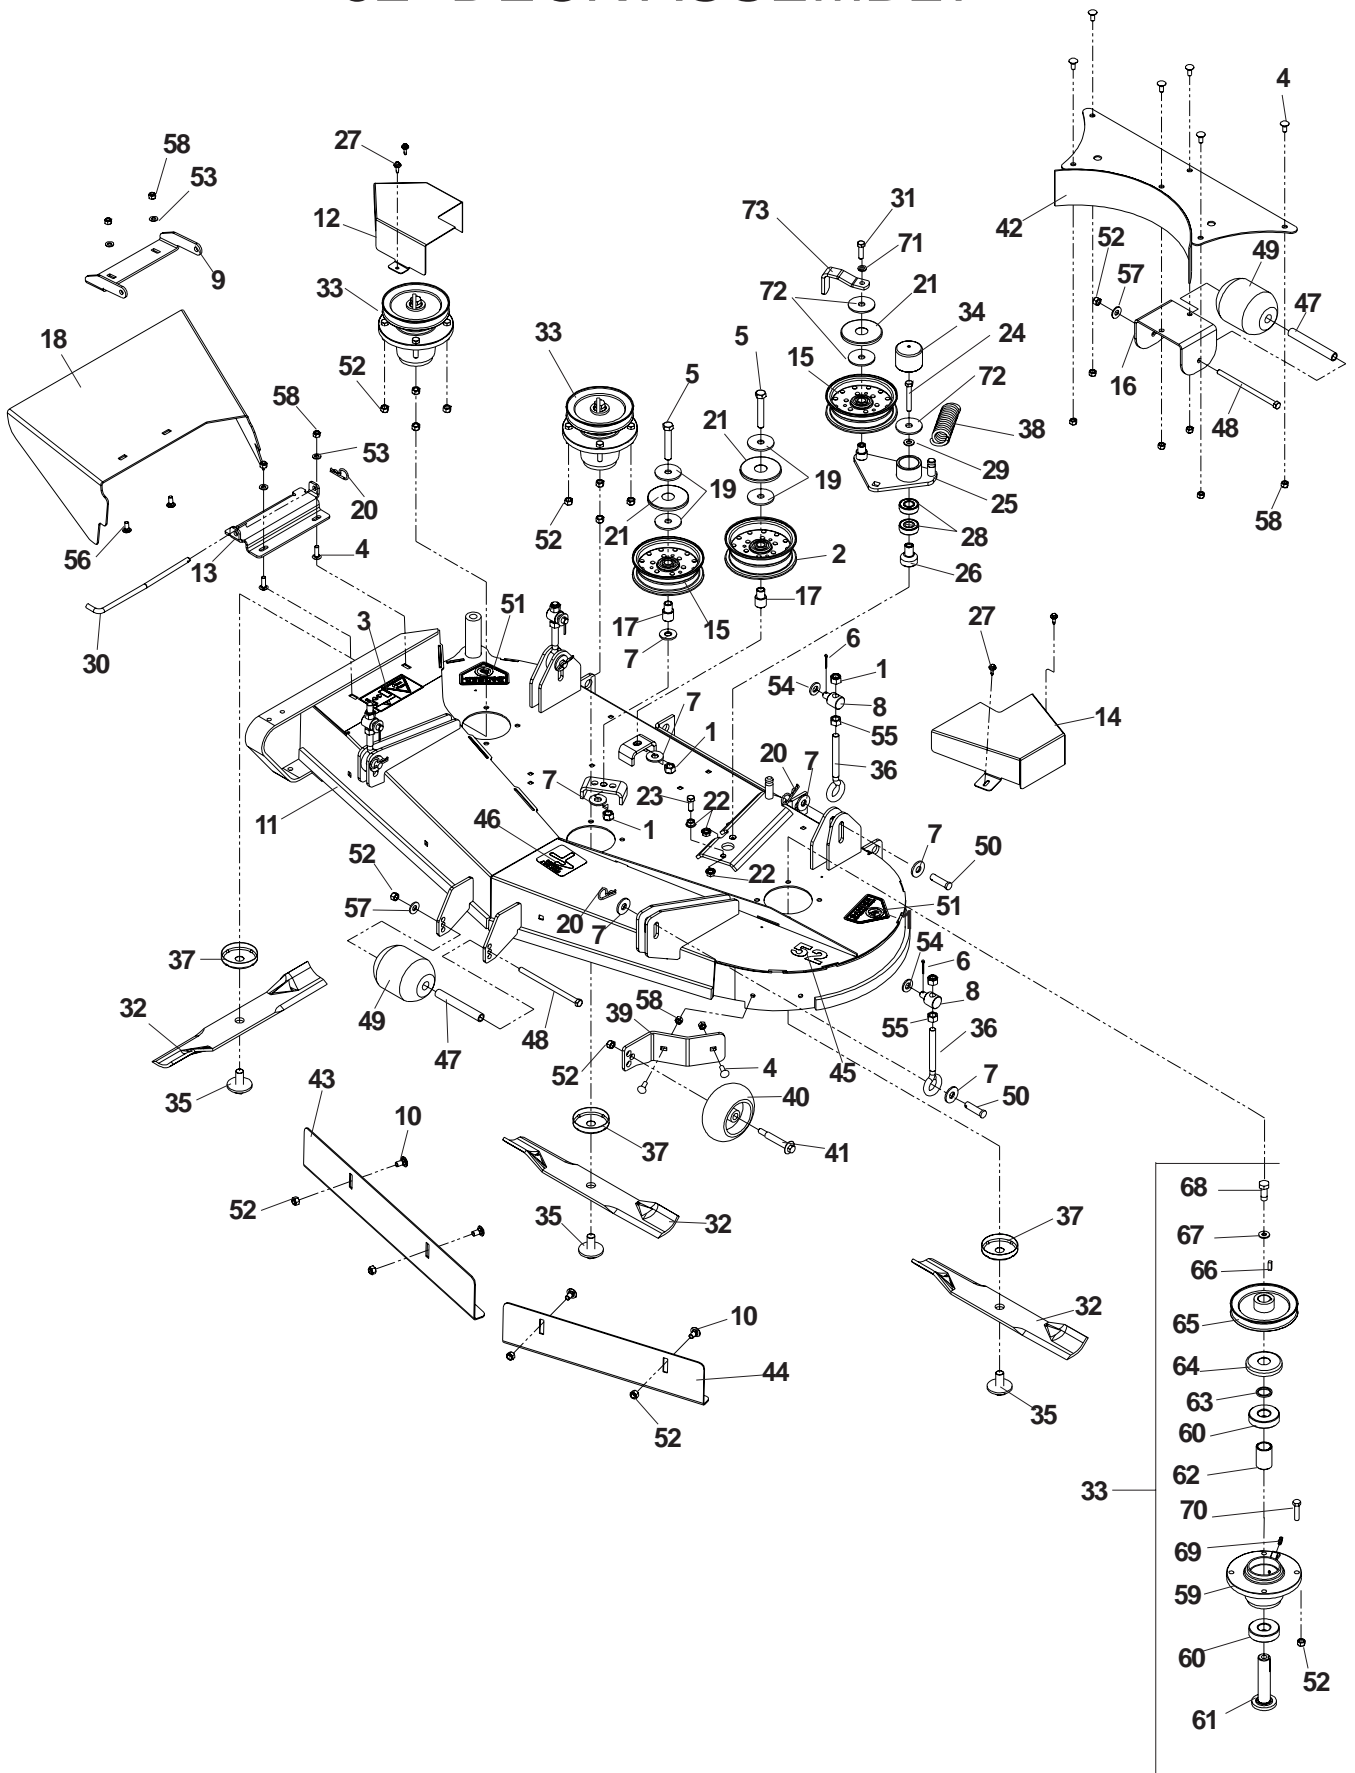

52" DECK ASSEMBLY

52" DECK ASSEMBLY

ITEM	PART NO.	QTY.	DESCRIPTION	ITEM	PART NO.	QTY.	DESCRIPTION
1	539 101331	6	NUT, 1/2-13, NYLOC	36	539 119227	4	EYE BOLT
2	539 103258	1	PULLEY, IDLER	37	539 119266	3	TRASH GUARD
3	539 105746	1	DECAL, EURO SERVERING	38	539 105192	1	SPRING
4	539 107271	10	THSNB, 5/16-18 X 1, GR5	39	539 121432	1	BRACKET
5	539 101572	2	HCS, 1/2-13 X 3, GR5	40	539 121433	1	GUAGE WHEEL
6	539 109246	4	PIN COTTER, 1/8 X 1	41	539 121434	1	SHOULDER BOLT
7	539 109554	11	WASHER, 1/2	42	539 122070	1	W-BAFFLE
8	539 114405	4	SWIVEL	43	539 122106	1	BLOW-BY BAFFLE, LEFT
9	539 114423	1	HINGE, DISCHARGE CHUTE	44	539 122107	1	BLOW-BY, RIGHT
10	539 111785	4	RHSNB, 3/8-16 X 3/4, GR5	45	539 122245	1	DECAL, 52"
11	539 114647	1	DECK W/DECALS	46	539 122249	1	DECAL, BELT ROUTING
12	539 114501	1	PULLEY GUARD, RIGHT	47	539 122574	2	BUSHING
13	539 114554	1	SUPPORT, CHUTE HINGE	48	539 122625	2	HBB, 3/8-16 X 6 1/2, GR8
14	539 114577	1	PULLEY GUARD	49	539 122633	2	ROLLER 3 3/4 DIA. X 4-1
15	539 103257	2	IDLER PULLEY	50	539 122729	4	CLEVIS PIN, 1/2 X 1 3/4
16	539 114579	1	REAR CENTER ROLLER BRACKET	51	539 913010	2	DECAL, WARNING
17	539 114582	2	SPACER, IDLER	52	539 976979	19	NUT, 3/8-16, NYLOC
18	539 114616	1	CHUTE	53	539 990188	4	WASHER, 5/16, SAE
19	539 104959	4	ISOLATOR WASHER	54	539 990250	4	WASHER, 1/2, SAE
20	539 115501	5	COTTER PIN, 1/8 DIA. X 3/4	55	539 990258	4	NUT, 1/2-13
21	539 108450	1	TOP DUST CAP	56	539 990316	2	RHSNB, 5/16-18 X 3/4, GR5
22	539 990613	3	NUT, 3/8-16, WHIZLK	57	539 990517	2	WASHER, 3/8
23	539 990563	1	HCS, 5/16-18 X 3, GR5	58	539 990717	12	NUT, 5/16-18, NYLOC
24	539 990637	1	HCS, 3/8-16 X 2 1/2, GR5	59	539 117970	1	DECK HUB
25	539 112921	1	ARM, IDLER	60	539 119260	2	BEARING
26	539 112920	1	BEARING PIVOT SPACER	61	539 119262	1	SHAFT, SHORT
27	539 115643	4	SCREW, #12-14 X 3/4, TAP	62	539 117971	1	SPACER
28	539 112050	2	BEARING, BALL	63	539 115246	1	LIFT TAB
29	539 990122	1	WASHER, 3/8, SAE	64	539 119811	1	TRASH GUARD
30	539 116225	1	DEFLECTOR PIN	65	539 117925	1	PULLEY
31	539 976941	1	HCS, 3/8-16 X 1 1/4, GR5	66	539 115387	1	KEY, 1/4 X .88
32	539 117911	3	BLADE	67	539 115636	1	WASHER, 1/2
33	539 117914	3	SPINDLE	68	539 115511	1	BOLT, 1/2-20 X 1/4
34	539 114823	1	CAP, VINYL	69	539 115638	1	ZERK, 3/16"
35	539 119007	3	BLADE BOLT /WASHER	70	539 990655	4	HCS, 3/8-16 X 1 1/2, GR5
				71	539 990118	1	LOCKWASHER, 3/8
				72	539 111897	3	WASHER, 3/8, SPECIAL
				73	539 114981	1	GUIDE, BELT
					539 114557	1	BELT, DECK (NOT SHOWN)