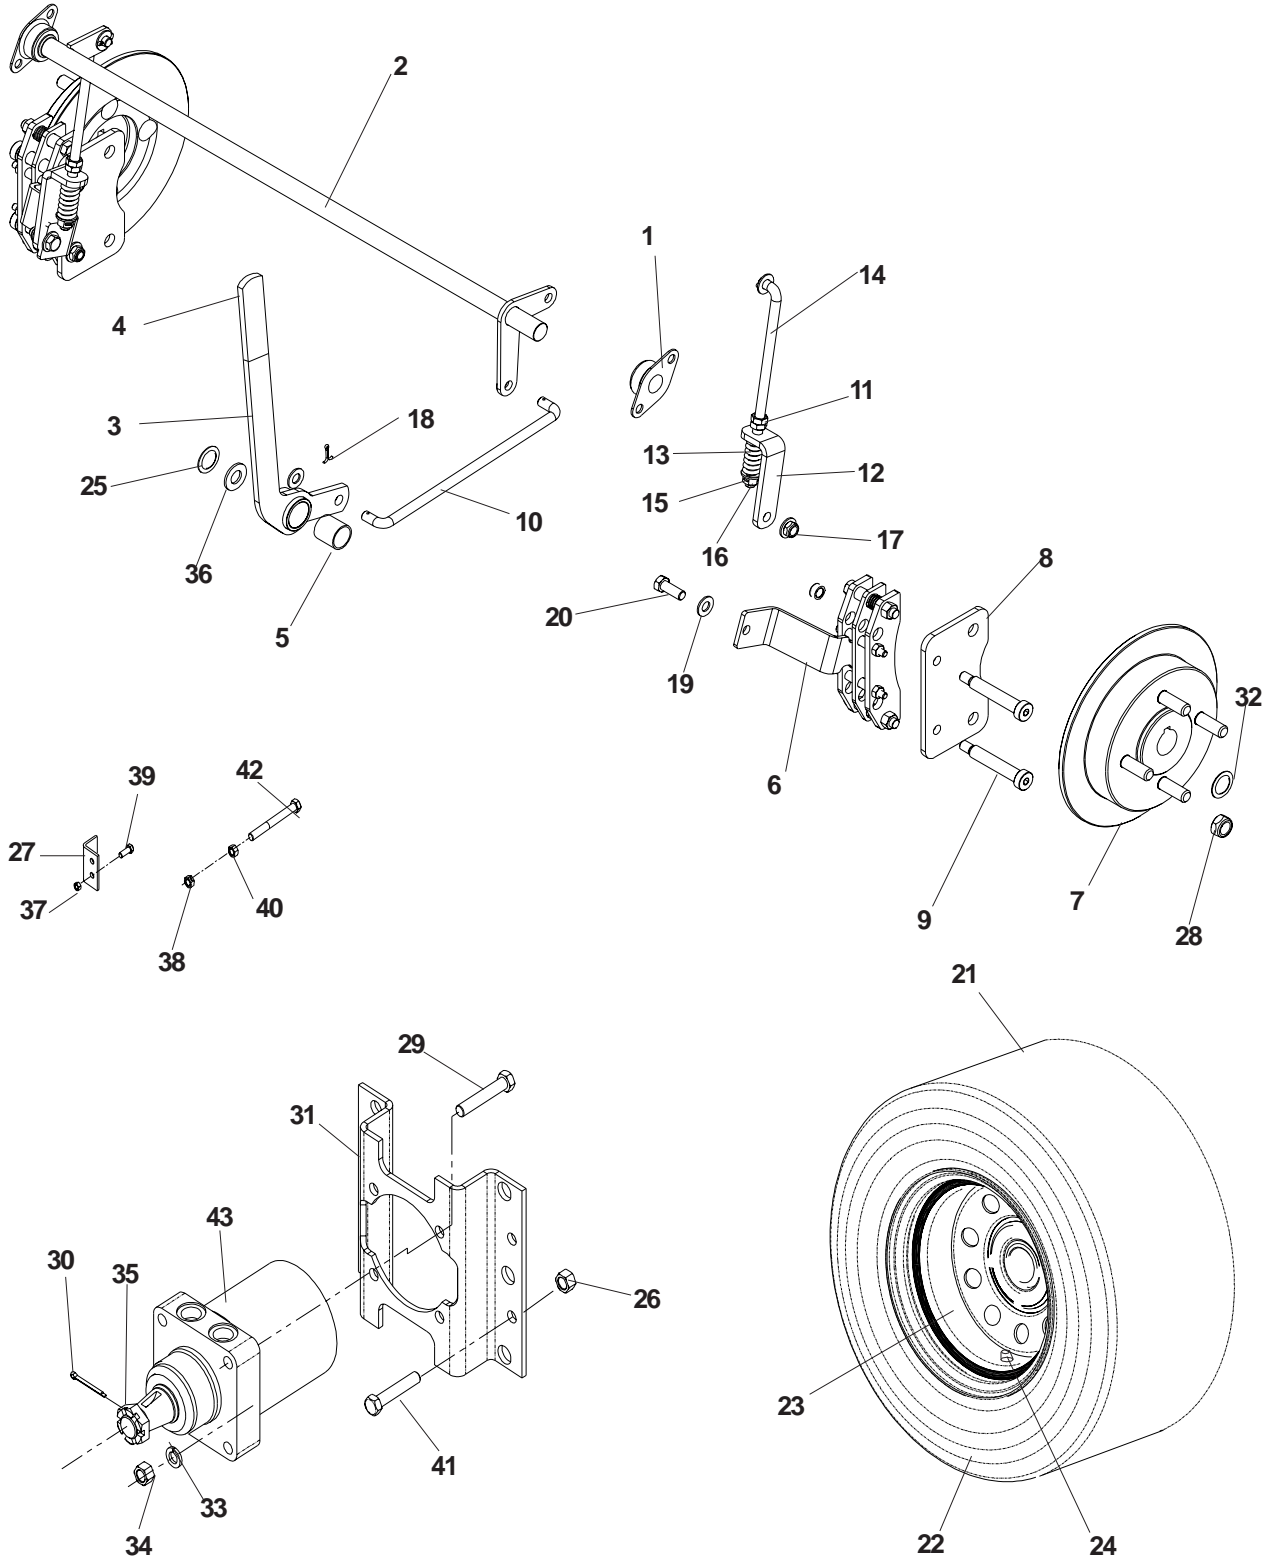

PARK BRAKE ASSEMBLY

PARK BRAKE ASSEMBLY

ITEM	PART NO.	QTY.	DESCRIPTION
1	539 102797	2	BUSHING
2	539 106969	1	BRAKE CROSS SHAFT
3	539 114208	1	BRAKE LEVER
4	539 120921	1	GRIP PARK BRAKE
5	539 108619	1	BUSHING
6	539 113944	2	CALIPER
7	539 113945	2	HUB
8	539 113948	2	PLATE, BRAKE
9	539 113951	4	SCREW, 3/8-16 X 2 1/2, SKT HD
10	539 113954	1	LINKAGE, BRAKE
11	539 108732	2	NUT, 3/8-24, JAM
12	539 113950	1	L BRACKET
13	539 113952	1	SPRING
14	539 113955	1	LINKAGE, REAR BRAKE
15	539 990122	1	WASHER, 3/8, SAE
16	539 990289	1	NUT, 3/8-24, CENTERLOCK, GR5
17	539 200282	6	NUT, 3/8-16, THIN NYLOC
18	539 990037	4	PIN COTTER, 3/32 X 3/4
19	539 990122	12	WASHER, 3/8, SAE
20	539 990563	6	HCS, 3/8-16 X GR5
21	539 108881	2	TIRE (COMPLETE), MODELS: 968999580, 968999581
	539 112592	2	TIRE (COMPLETE), MODELS: 968999576, 968999577, 968999578, 968999579
22	539 107431	1	TIRE, MODELS: 968999580, 968999581
	539 112599	1	TIRE, MODELS: 968999576, 968999577, 968999578, 968999579
23	539 105487	1	RIM, MODELS: 968999580, 968999581
	539 111149	1	RIM, MODELS: 968999576, 968999577, 968999578, 968999579
24	539 912234	1	VALVE STEM
25	539 101151	1	RING, RETAINING, EXT 7/8
26	539 101331	8	NUT, 1/2-13, NYLOC
27	539 105029	1	BRACKET
28	539 101173	8	NUT, 1/2-20, LUG
29	539 101332	8	HCS, 1/2-13 X 2 3/4, GR5
30	539 104288	2	PIN COTTER
31	539 106989	2	MOTOR STANDOFF
32	539 916561	2	BUSHING, 1"
33	539 990254	4	LOCKWASHER, 1/2
34	539 990258	4	NUT, 1/2-13
35	539 101468	2	HEX SLOTTED NUT
36	539 923787	1	BUSHING
37	539 976978	4	NUT, 1/4-20, NYLOC
38	539 976979	5	NUT, 3/8-16, NYLOC
39	539 990580	8	HCS, 1/4-20 X 3/4, GR5
40	539 990613	1	NUT, 3/8-16, WHIZLK
41	539 990622	8	BOLT, 1/2-13 X 1 1/4, WHIZLK, SP
42	539 990637	1	HCS, 3/8-16 X 2 1/2, GR5
43	539 114523	2	WHEEL MOTOR