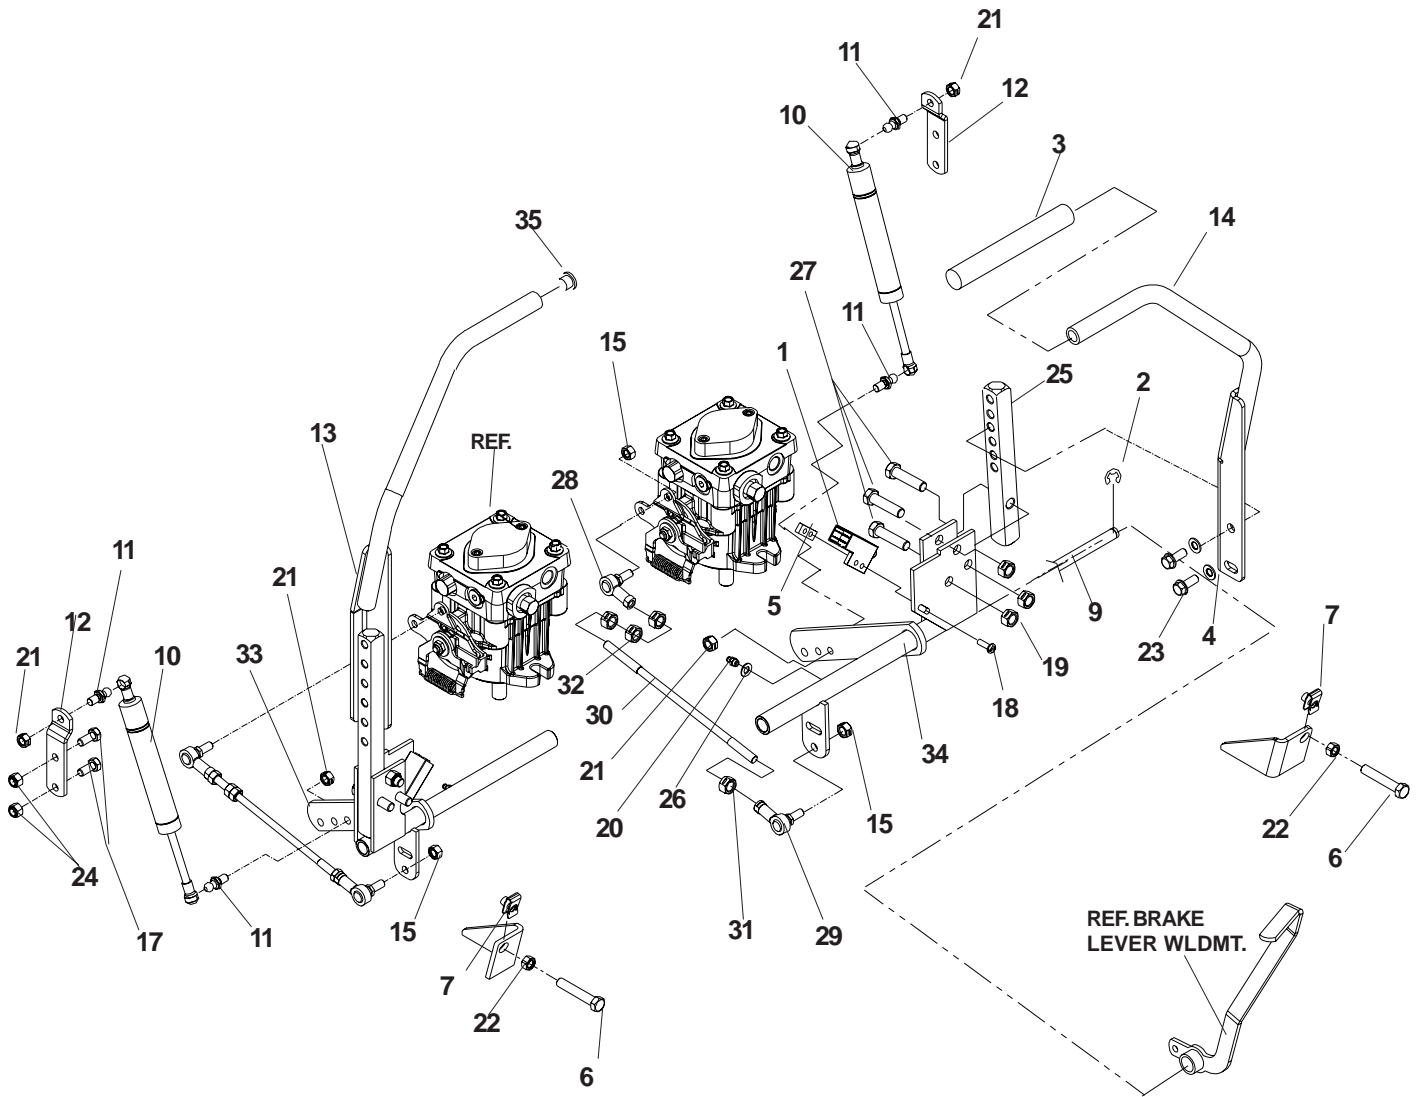

MOTION CONTROL ASSEMBLY

MOTION CONTROL ASSEMBLY

ITEM	PART NO.	QTY.	DESCRIPTION
1	539 101080	2	SWITCH, INTERLOCK
2	539 101949	2	E-RING, 1/2
3	539 122635	2	CUSHION, DRIVE LEVER
4	539 102593	4	WASHER, 3/8, SPRING, SPEC
5	539 102678	2	TAPPED PLATE
6	539 990627	2	HCS, 5/16-18 X 1 1/4, TPBLT, GR5
7	539 104763	4	NUT, 5/16-18, U-TYPE, RETAINER
9	539 108659	1	CONTROL SHAFT
10	539 110606	2	DAMPENER
11	539 110607	4	BALL STUD
12	539 110811	2	DAMPENER ARM
13	539 114335	1	DRIVE LEVER, RIGHT
14	539 114336	1	DRIVE LEVER, LEFT
15	539 110943	4	NUT, 5/16, NYLOC
17	539 976934	10	HCS, 5/16-18 X 3/4, GR5
18	539 976952	4	SCREW, #10-24 X 5/8, COMBO, SPEC
19	539 976979	10	NUT, 3/8-16, NYLOC
20	539 976998	2	ZERK, STRAIGHT, 1/4-28
21	539 990184	4	NUT, 5/16-18, CENTERLOCK
22	539 990196	3	NUT, 5/16-18
23	539 990563	4	HCS, 3/8-16 X 1, GR5
24	539 990717	4	NUT, 5/16-18, NYLOC
25	539 110638	2	ARM CONTROL SHAFT
26	539 103547	2	WASHER
27	539 990730	6	HCS, 3/8-16 X 1 3/4, GR5
28	539 110603	2	ROD END, SPHERICAL, RIGHT
29	539 110604	2	ROD END, SPHERICAL, LEFT
30	539 103264	2	LINKAGE
31	539 991073	2	NUT, 5/16, JAM, LH
32	539 990223	6	NUT, 5/16
33	539 111030	1	DRIVE CONTROL, RIGHT
34	539 111031	1	DRIVE CONTROL, LEFT
35	539 122636	2	PLASTIC CAP