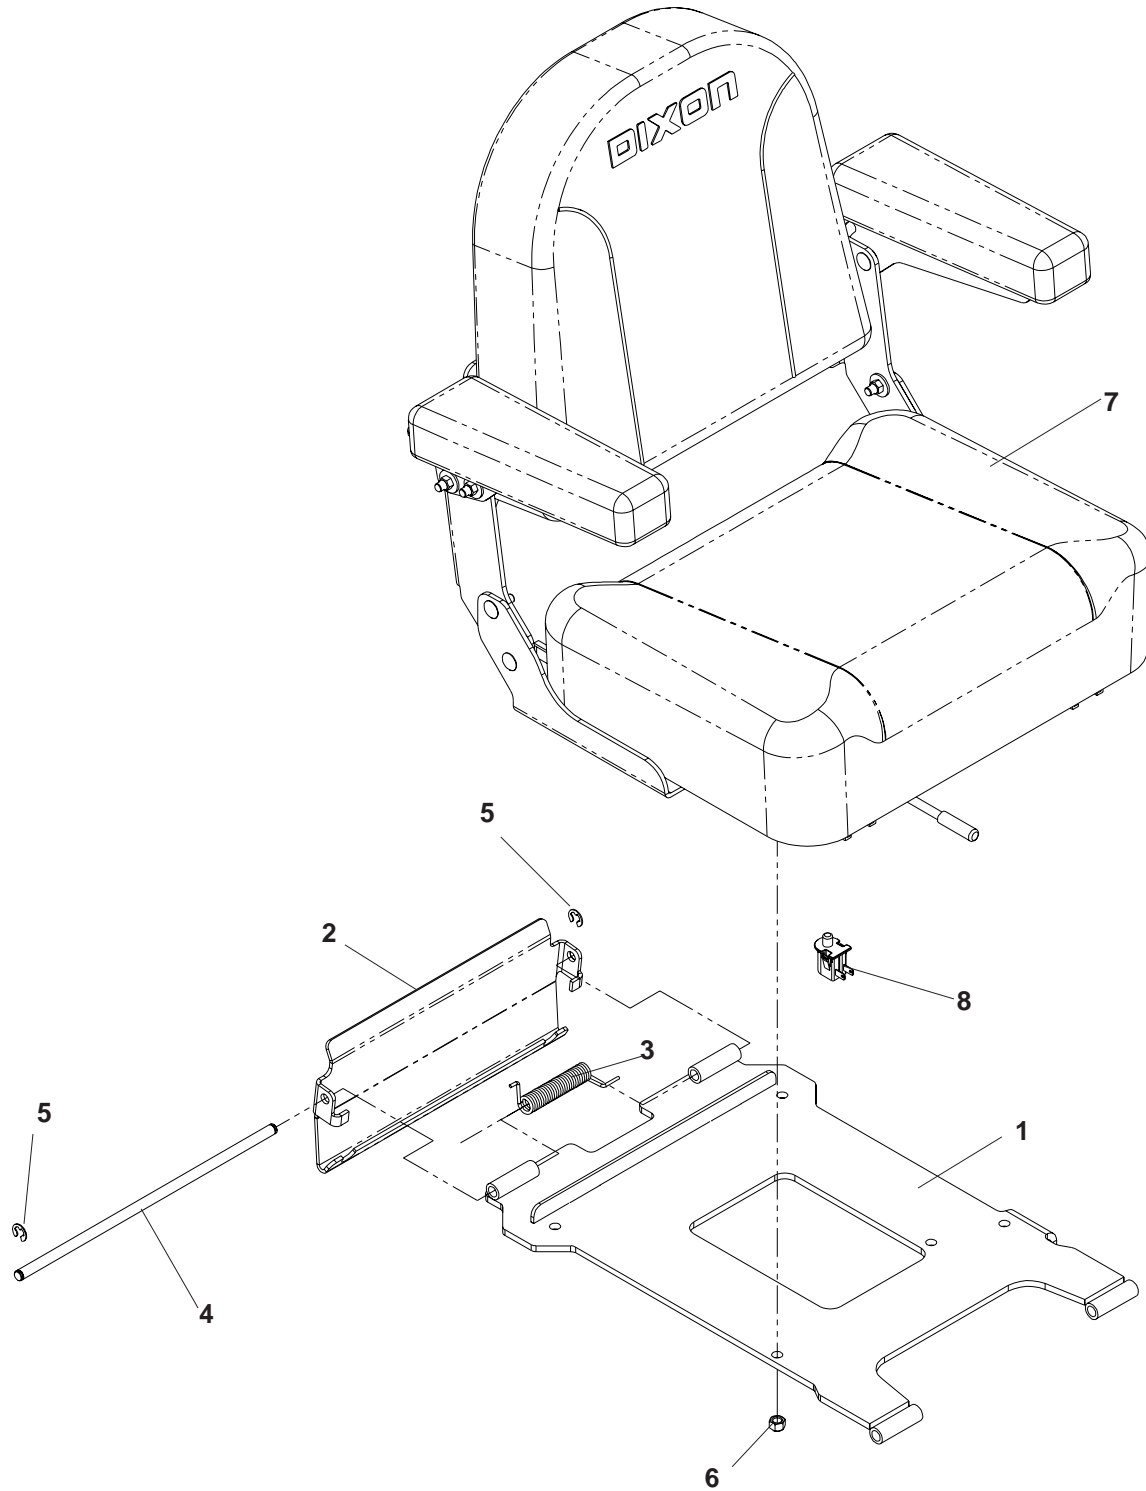

SEAT ASSEMBLY

SEAT ASSEMBLY

ITEM	PART NO.	QTY.	DESCRIPTION
1	539 114327	1	SEAT MOUNT
2	539 114330	1	SEAT LATCH
3	539 110645	1	SPRING, TORSION
4	539 110646	1	SEAT LATCH ROD
5	539 990870	2	RETAINING RING
6	539 990717	4	NUT, 5/16-18, NYLOC
7	539 122379	1	SEAT
8	539 107523	1	SEAT SWITCH
	539 104392	1	SEAT HARNESS (NOT SHOWN)
	539 111026	1	SEAT BELT (NOT SHOWN)