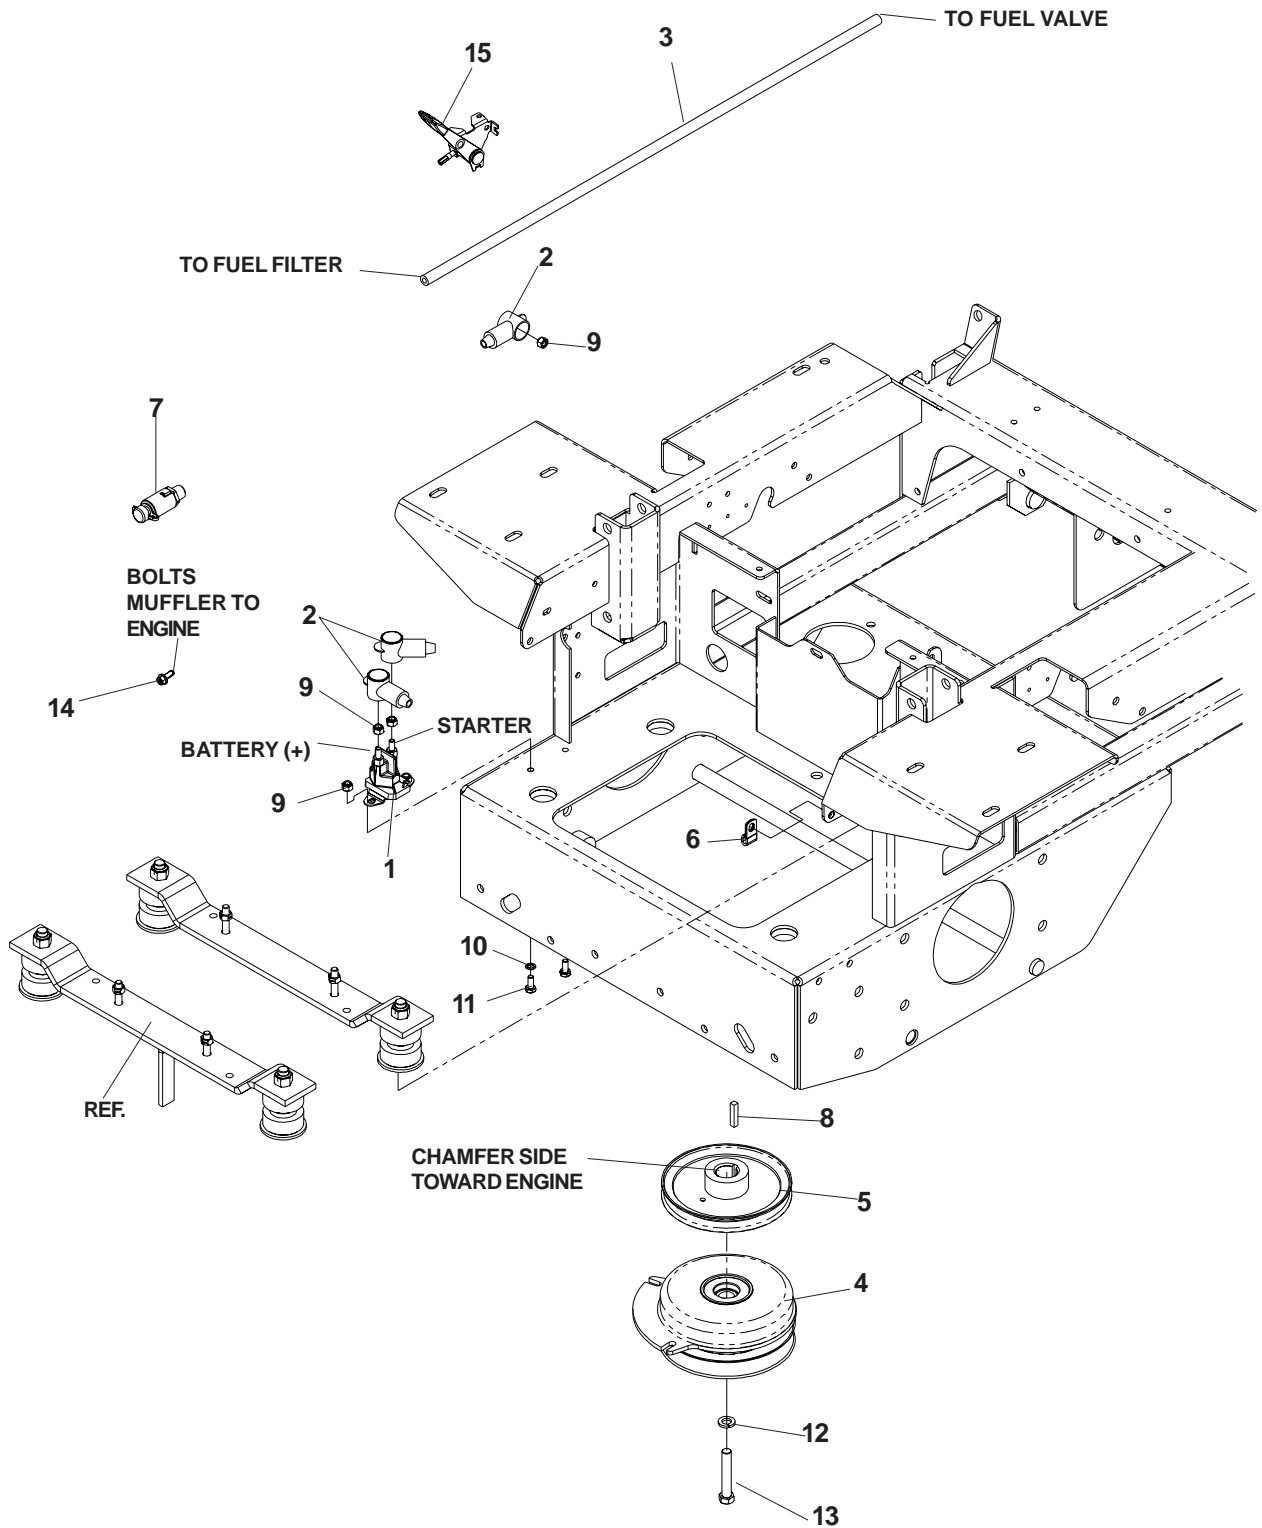

BRIGGS & STRATTON 26HP ENGINE ASSEMBLY MODEL: 968999581

BRIGGS & STRATTON 26HP VANGUARD ENGINE ASSEMBLY

MODEL: 968999581

ITEM	PART NO.	QTY.	DESCRIPTION
1	539 101714	1	SOLENOID
2	539 102759	2	INSULATOR, BATTERY
3	539 105281	1	FUEL LINE HOSE
4	539 106880	1	CLUTCH
5	539 106992	1	PULLEY
6	539 109867	1	DOUBLE TUBE CLAMP
7	539 110093	1	OIL DRAIN FITTING
8	539 912757	1	KEY, 1/4 SQ X 1 1/4
9	539 976978	5	NUT, 1/4-20, NYLOC
10	539 990053	2	WASHER, 1/4
11	539 990072	2	HCS, 1/4-20 X 5/8, GR5
12	539 990247	1	LOCKWASHER, 7/16
13	539 991120	1	HCS, 7/16-20 X 2 1/2, GR5
14	539 107631	1	SCREW, 1/4-20 X 5/8, THRROLL
15	539 118815	1	CHOKE CABLE
	539 102757	1	CABLE, POSITIVE (NOT SHOWN)
	539 107516	1	KOHLER PIGTAIL (NOT SHOWN)
	539 117702	1	DECAL, BRIGGS & STRATTON (NOT SHOWN)
	539 121325	1	MUFFLER (NOT SHOWN)
	539 105409	1	GROUND WIRE (NOT SHOWN)