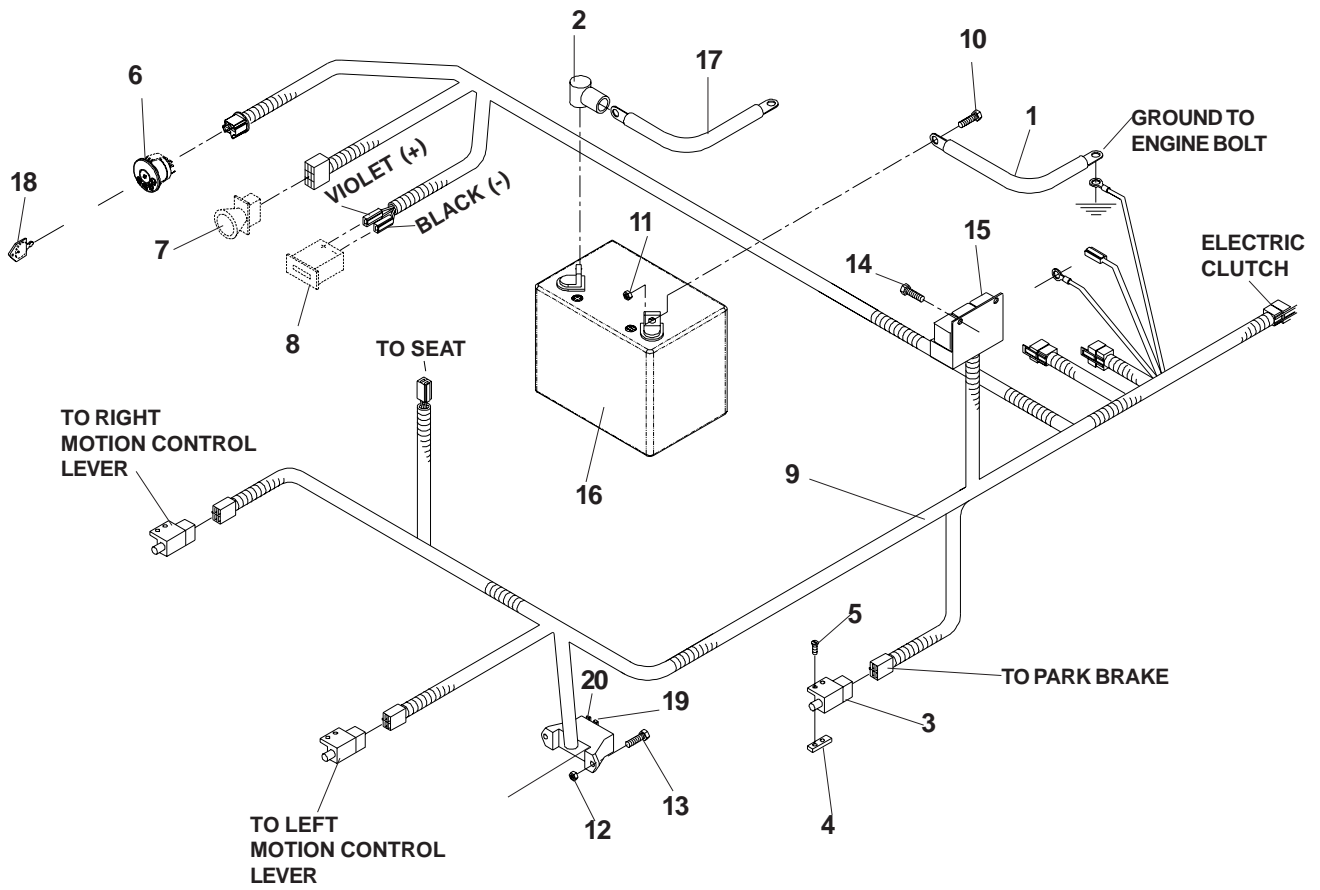

WIRING ASSEMBLY

WIRING ASSEMBLY

ITEM	PART NO.	QTY.	DESCRIPTION
1	539 102758	1	NEGATIVE CABLE
2	539 102759	2	INSULATOR
3	539 101080	1	INTERLOCK SWITCH
4	539 102678	1	TAPPED PLATE
5	539 976952	2	SCREW, #10-24 X 5/8
6	539 118848	1	IGNITION SWITCH
7	539 101768	1	BLADE SWITCH
8	539 110074	1	HOUR METER
9	539 114492	1	FRAME HARNESS
10	539 976934	2	HCS, 5/16C X 3/4
11	539 990717	2	NUT, 5/16C, NYLOC
12	539 976977	2	NUT, #10-24, NYLOC
13	539 102617	2	SCREW, #10-24 X 7/8
14	539 991034	2	SCREW, #10-24 X 5/8, WASH HD
15	539 102914	3	RELAY
16	539 102436	1	BATTERY, DRY
17	539 121618	1	CABLE POSITIVE
18	539 107544	1	KEY, PADDED
19	539 101771	1	FUSE, 7.5 AMP, 32 VOLT, ATO
20	539 102086	1	FUSE, 20 AMP, 32 VOLT, ATO
	539 114077	1	PIGTAIL, LIGHTS (NOT SHOWN)