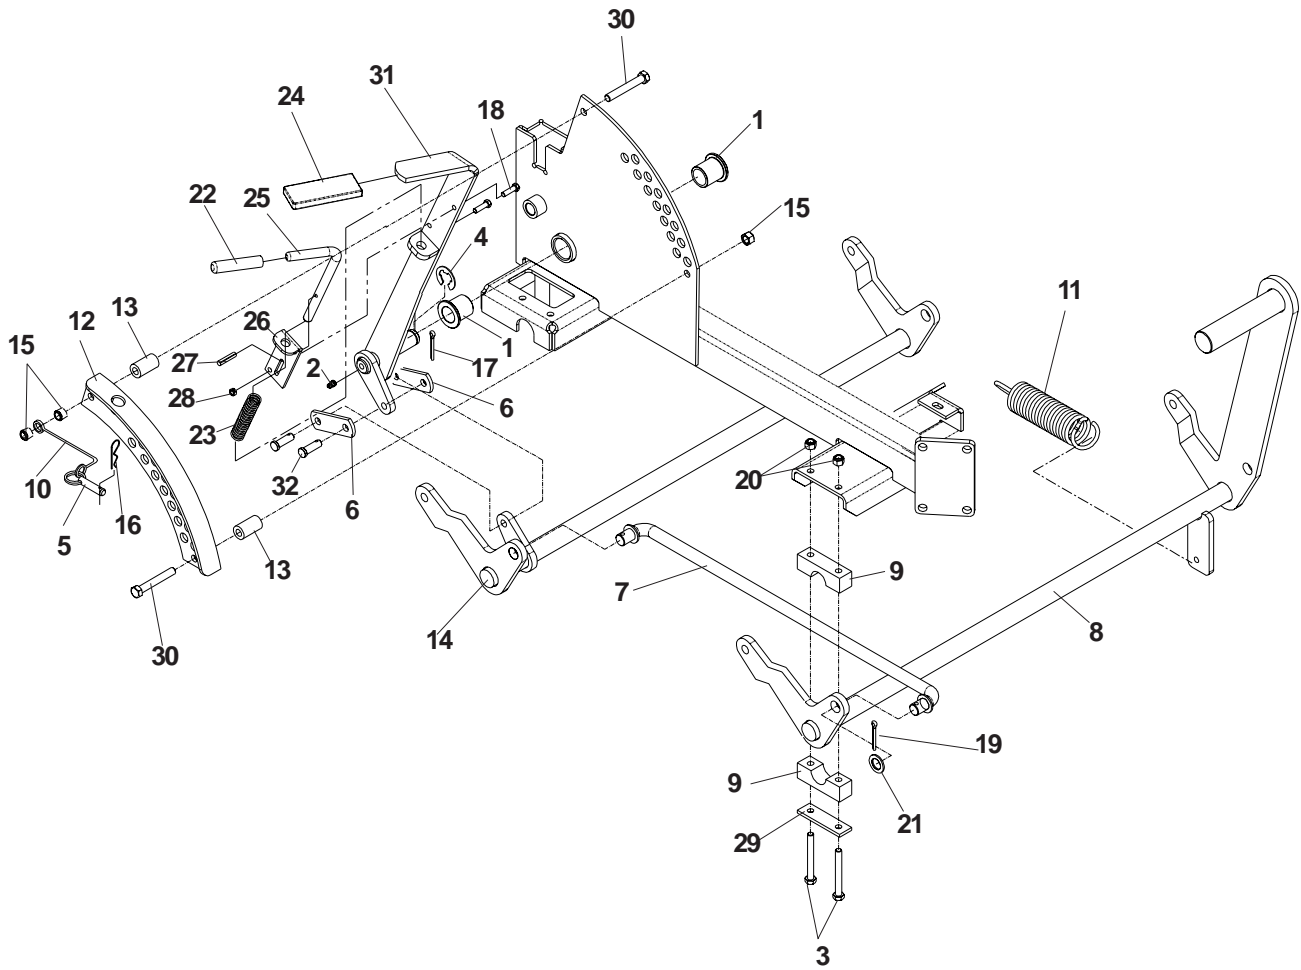

DECK LIFT ASSEMBLY

DECK LIFT ASSEMBLY

ITEM	PART NO.	QTY.	DESCRIPTION
1	539 101232	2	BUSHING
2	539 101474	1	ZERK
3	539 101721	8	HCS, 5/16-18 X 2 3/4, GR5
4	539 101802	1	RING-E, 7/8
5	539 102526	1	PIN LIFT, 1/2 X 2, W/RINGS
6	539 102565	2	LINKAGE
7	539 110808	2	DECK LIFT LINK
8	539 114794	1	LIFT SHAFT, FRONT
9	539 104808	8	BLOCK-PILLOW
10	539 105059	1	LANYARD
11	539 102642	1	DECK LIFT SPRING
12	539 110803	1	ADJ. PLATE
13	539 104530	2	DECK LIFT SPACER
14	539 114793	1	SHAFT LIFT, REAR
15	539 976979	3	NUT, 3/8-16, NYLOC
16	539 976989	1	PIN HAIR, .120 X 2 1/2
17	539 990365	2	PIN COTTER
18	539 990580	2	HCS, 1/4-20 X 3/4, GR5
19	539 990654	2	PIN COTTER, 5/32 X 1 1/4
20	539 990717	4	NUT, 5/16-18, NYLOC
21	539 991043	4	BUSHING
22	539 101050	1	GRIP, VINYL
23	539 101058	1	SPRING, COMPRESSION
24	539 102515	1	GRIP, LIFT LEVER
25	539 103533	1	PIN, 1/2 X 6.69 "L"
26	539 103534	1	PIN MT
27	539 106532	1	PIN GROOVED, 3/16 X 1 1/4
28	539 990761	2	NUT, 1/4-20, CENTERLOCK
29	539 104807	4	REINFORCED BAR
30	539 990637	2	HCS, 3/8-16 X 2 1/2, GR5
31	539 109961	1	LIFT LEVER
32	539 977703	2	PIN CLEVIS, 3/8 X 1 1/8