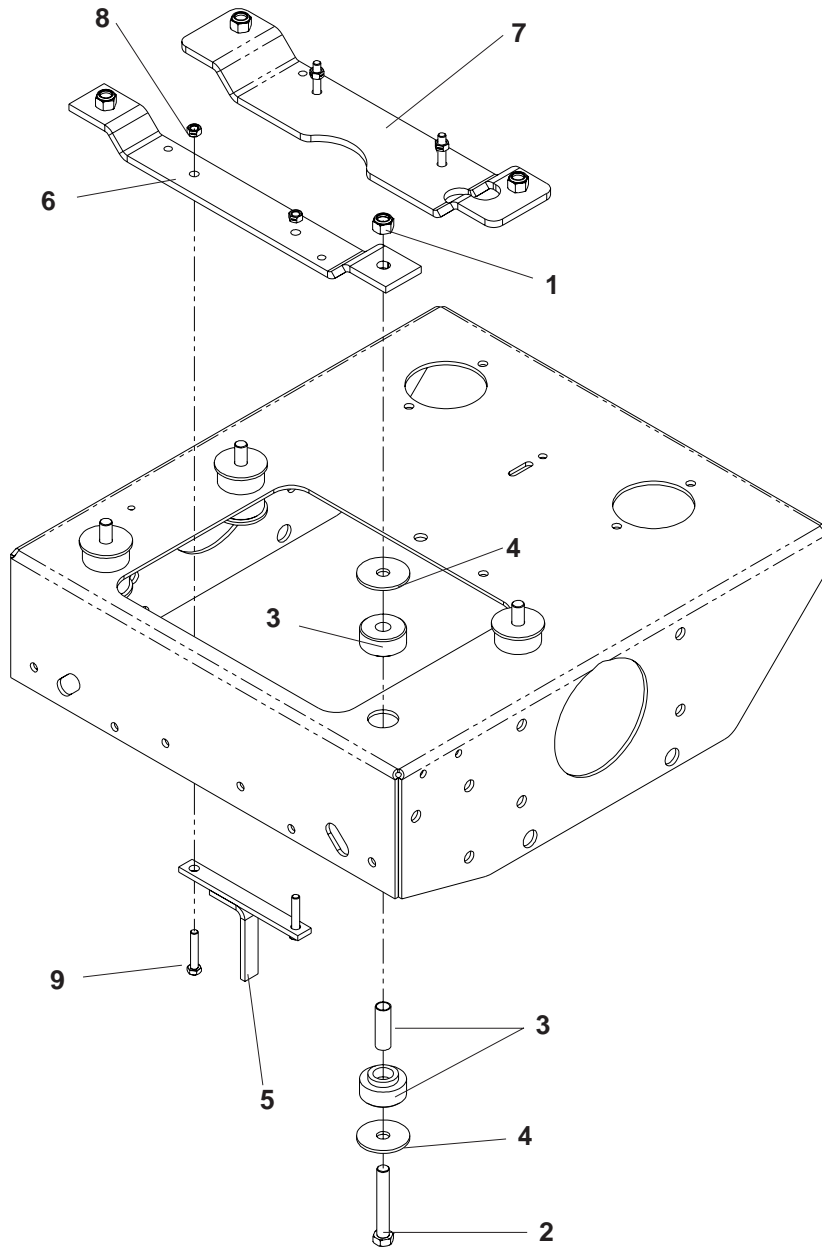

ISO MOUNT

MODEL: 968999577

ITEM	PART NO.	QTY.	DESCRIPTION

1	539 101331	4	NUT, 1/2-13, NYLOC
2	539 103433	4	HCS, 1/2-13 X 3 1/4, GR5
3	539 104958	4	ISOLATOR
4	539 104959	8	WASHER, /12
5	539 106819	1	CLUTCH TIE DOWN
6	539 114306	1	STRAP, ISO, REAR
7	539 114930	1	MOUNT, ENGINE
8	539 990184	4	NUT, 5/16-18, CTRLK
9	539 990669	4	HCS, 5/16-18 X 1 3/4, GR5