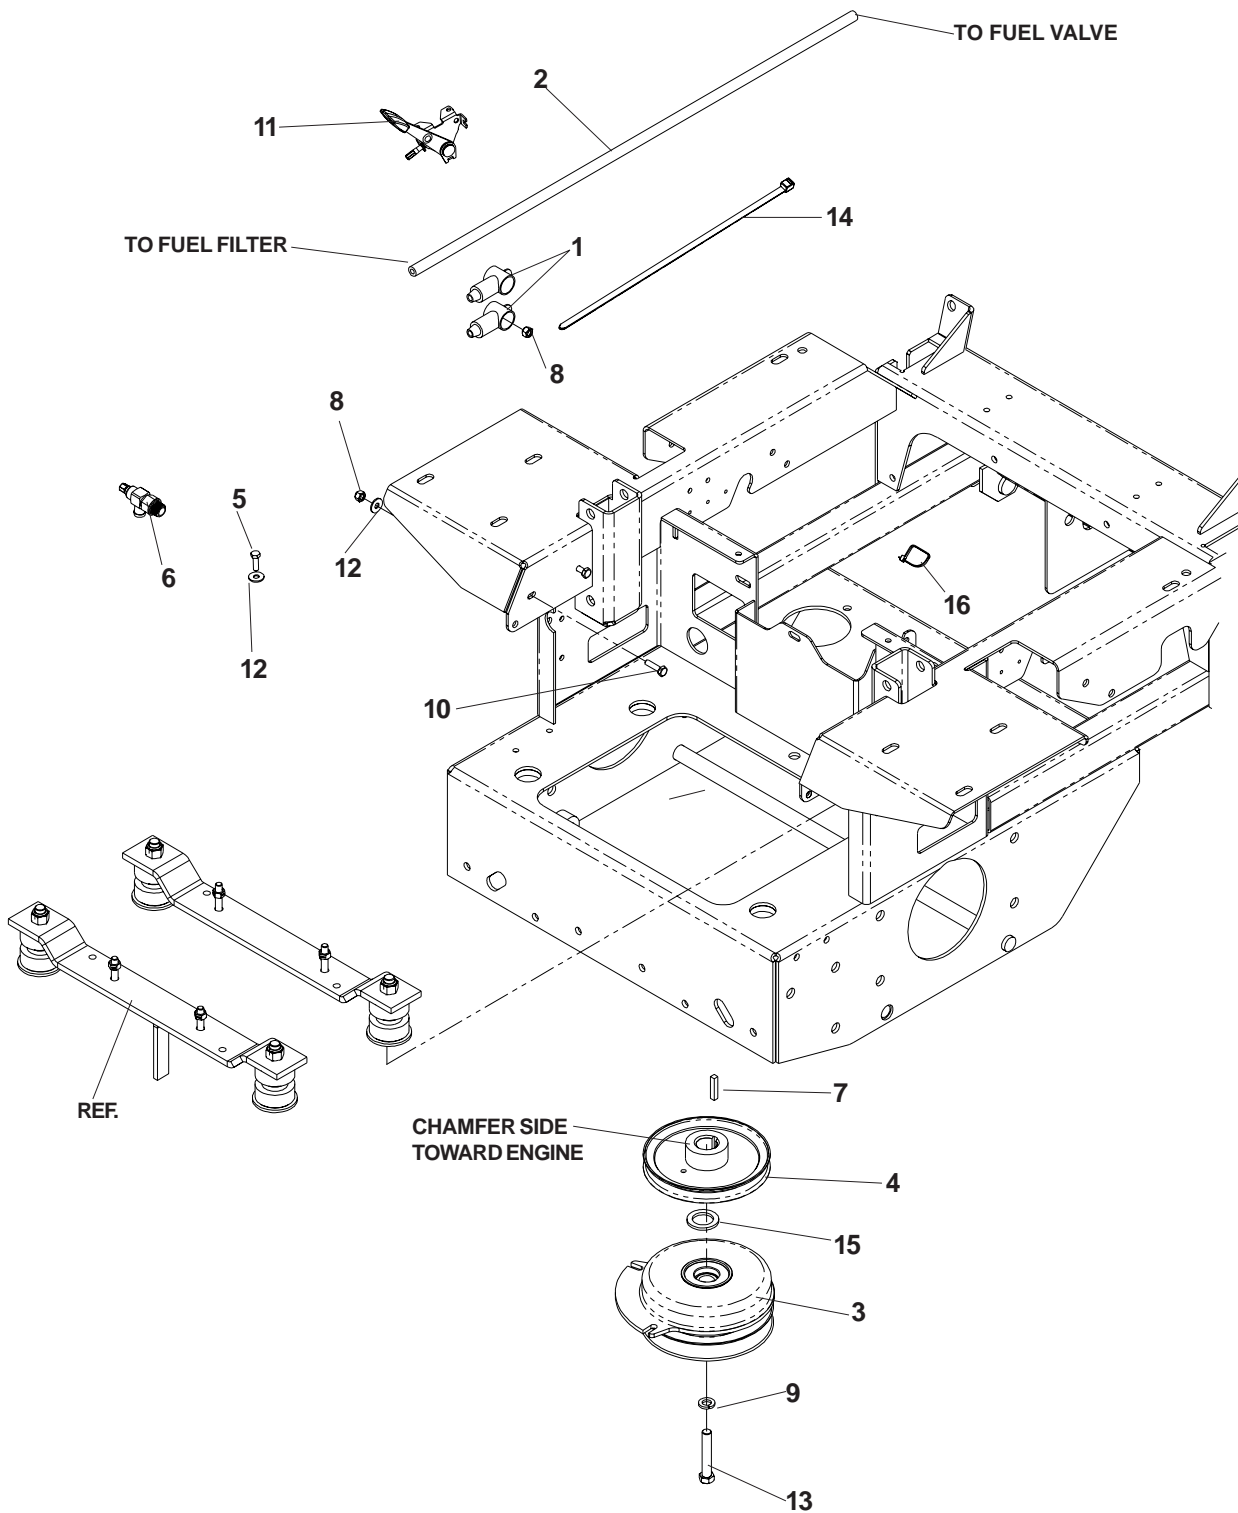

HONDA 20 HP ENGINE ASSEMBLY

MODEL: 968999577

HONDA 20 HP ENGINE ASSEMBLY

MODEL: 968999577

ITEM	PART NO.	QTY.	DESCRIPTION
1	539 102759	2	INSULATOR-BATTERY
2	539 110424	1	FUEL LINE, 24"
3	539 106880	1	CLUTCH
4	539 106992	1	PULLEY
5	539 107955	1	HCS, M6-1.0 X 20MM
6	539 121619	1	OIL DRAIN
7	539 912757	1	KEY, SQ. 1/4 X 1 1/4
8	539 976978	2	NUT, 1/4-20, NYLOC
9	539 990247	1	LOCKWASHER, 7/16
10	539 990548	2	HCS, 1/4-20 X 1, GR5
11	539 118815	1	CHOKE CABLE
12	539 990598	2	WASHER, 1/4
13	539 991120	1	HCS, 7/16-20 X 2 1/2, GR5
14	539 102115	1	PLASTIC TIE
15	539 102050	1	MACHINE BUSHING
16	539 976856	1	WIRE TIE
	539 102757	1	CABLE, POSITIVE (NOT SHOWN)
	539 114231	1	PIGTAIL, HONDA (NOT SHOWN)
	539 117706	1	DECAL, HONDA (NOT SHOWN)
	539 121497	1	MUFFLER (NOT SHOWN)