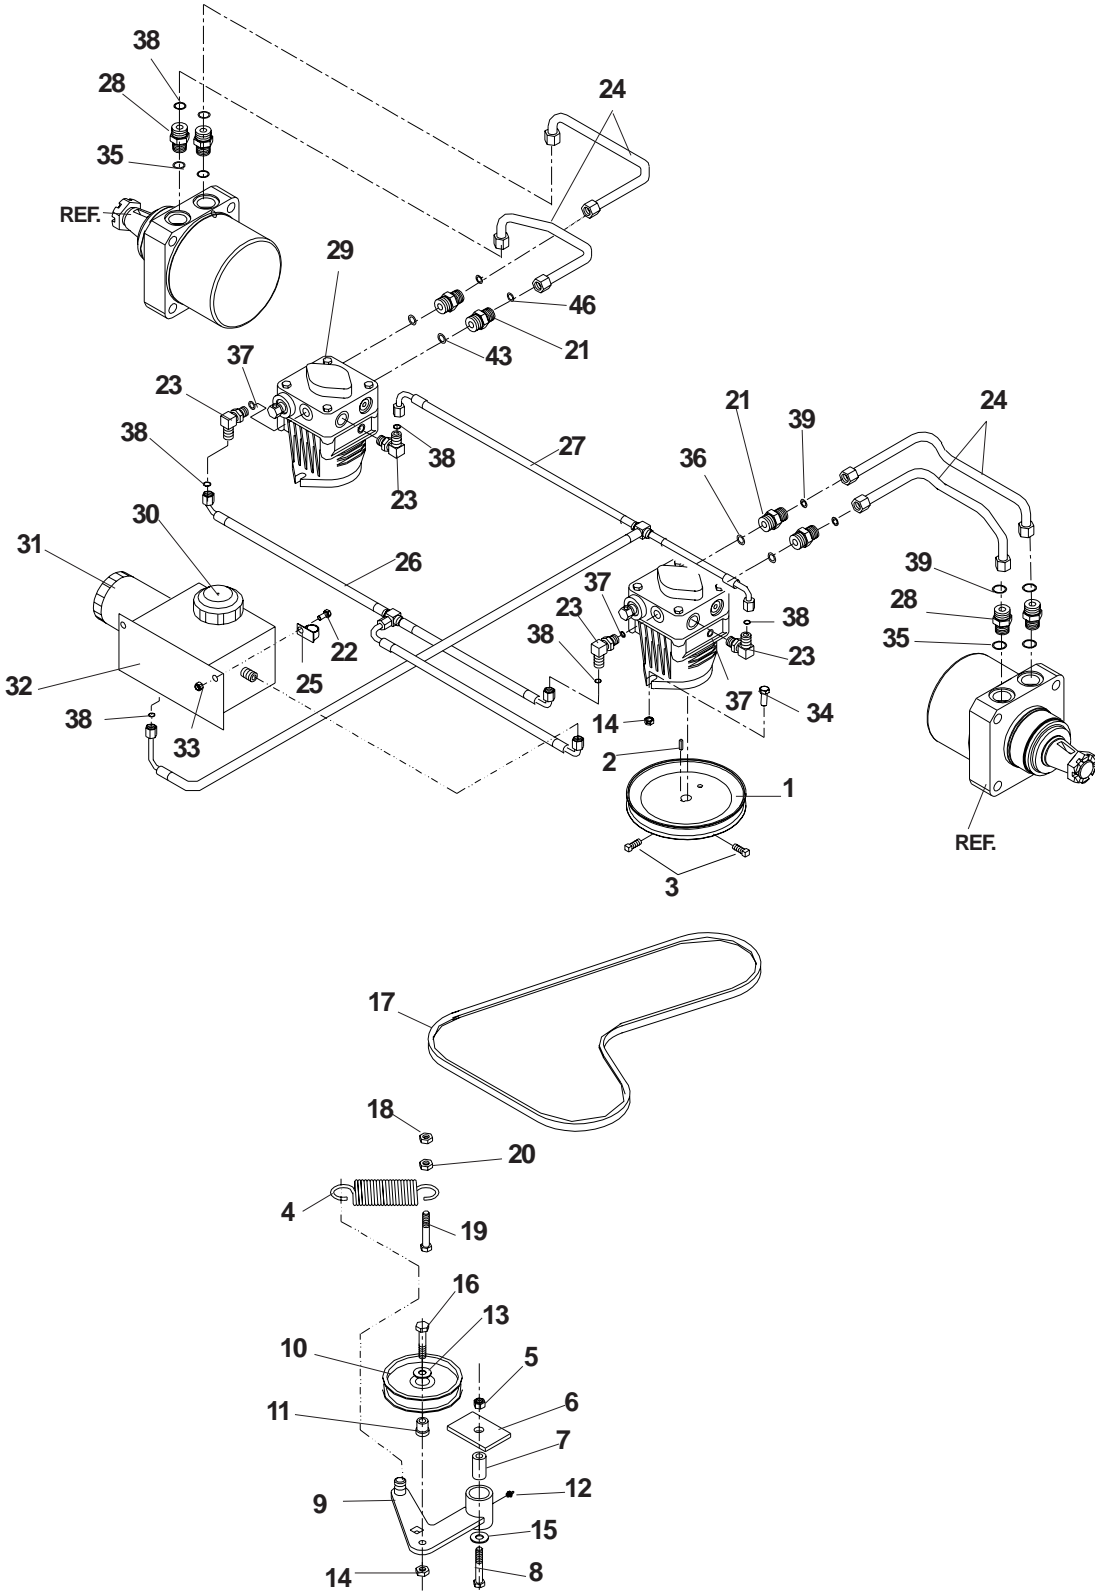

# HYDRAULIC ASSEMBLY

ITEM	PART NO.	QTY.	DESCRIPTION
1	539 101176	2	PULLEY
2	539 101177	2	KEY, 5MM SQ X 30MM
3	539 102717	4	SCREW, 5/16-18 X 5/8, SET
4	539 103256	1	SPRING, EXTENSION
5	539 101331	2	NUT, 1/2-13, NYLOC
6	539 102236	1	PAD
7	539 103427	1	BUSHING, PIVOT
8	539 103433	1	HCS, 1/2-13 X 3 1/4, GR5
9	539 104388	1	IDLER ARM
10	539 976688	1	PULLEY, IDLER
11	539 976695	1	BUSHING, FLANGE IDLER
12	539 976998	1	ZERK, STRAIGHT, 1/4-28
13	539 990517	1	WASHER, 3/8
14	539 990546	5	NUT, 3/8-16, CENTERLOCK
15	539 990550	1	WASHER, 9/16
16	539 990730	1	HCS, 3/8-16 X 1 3/4, GR5
17	539 106887	1	PUMP BELT
18	539 976979	4	NUT, 3/8-16, NYLOC
19	539 990588	1	HCS, 3/8-16 X 2, GR5
20	539 990613	1	NUT, 3/8-16, WHIZLK
21	539 101237	4	FITTING, F6400-8-8-0
22	539 976934	2	HCS, 5/16C X 3/4
23	539 101238	4	FITTING, F6801-6-6-0
24	539 106896	4	HYDRAULIC LINE
25	539 102685	1	LOOM CLIP
26	539 114861	1	"T" ASSEMBLY, INLET
27	539 114875	1	"T" ASSEMBLY, RETURN
28	539 102396	4	STRAIGHT FITTING
29	539 112671	2	10CC PUMP W/RTN'S
30	539 101202	1	CAP-HYDRO RESERVIOR
31	539 102606	1	FILTER ELEMENT
32	539 114715	1	OIL TANK WCAP & FILTER
33	539 990717	2	NUT, 5/16C, NYLOC
34	539 990582	4	HCS, 3/8-16 X 1, GR5, WHIZLK
35	539 103115	4	"O" RING, 3/4
36	539 103116	4	"O" RING, 1/2
37	539 103117	5	"O" RING, 3/8
38	539 103118	7	"O" RING FLARE, 3/8
39	539 103119	8	"O" RING FLARE, 1/2