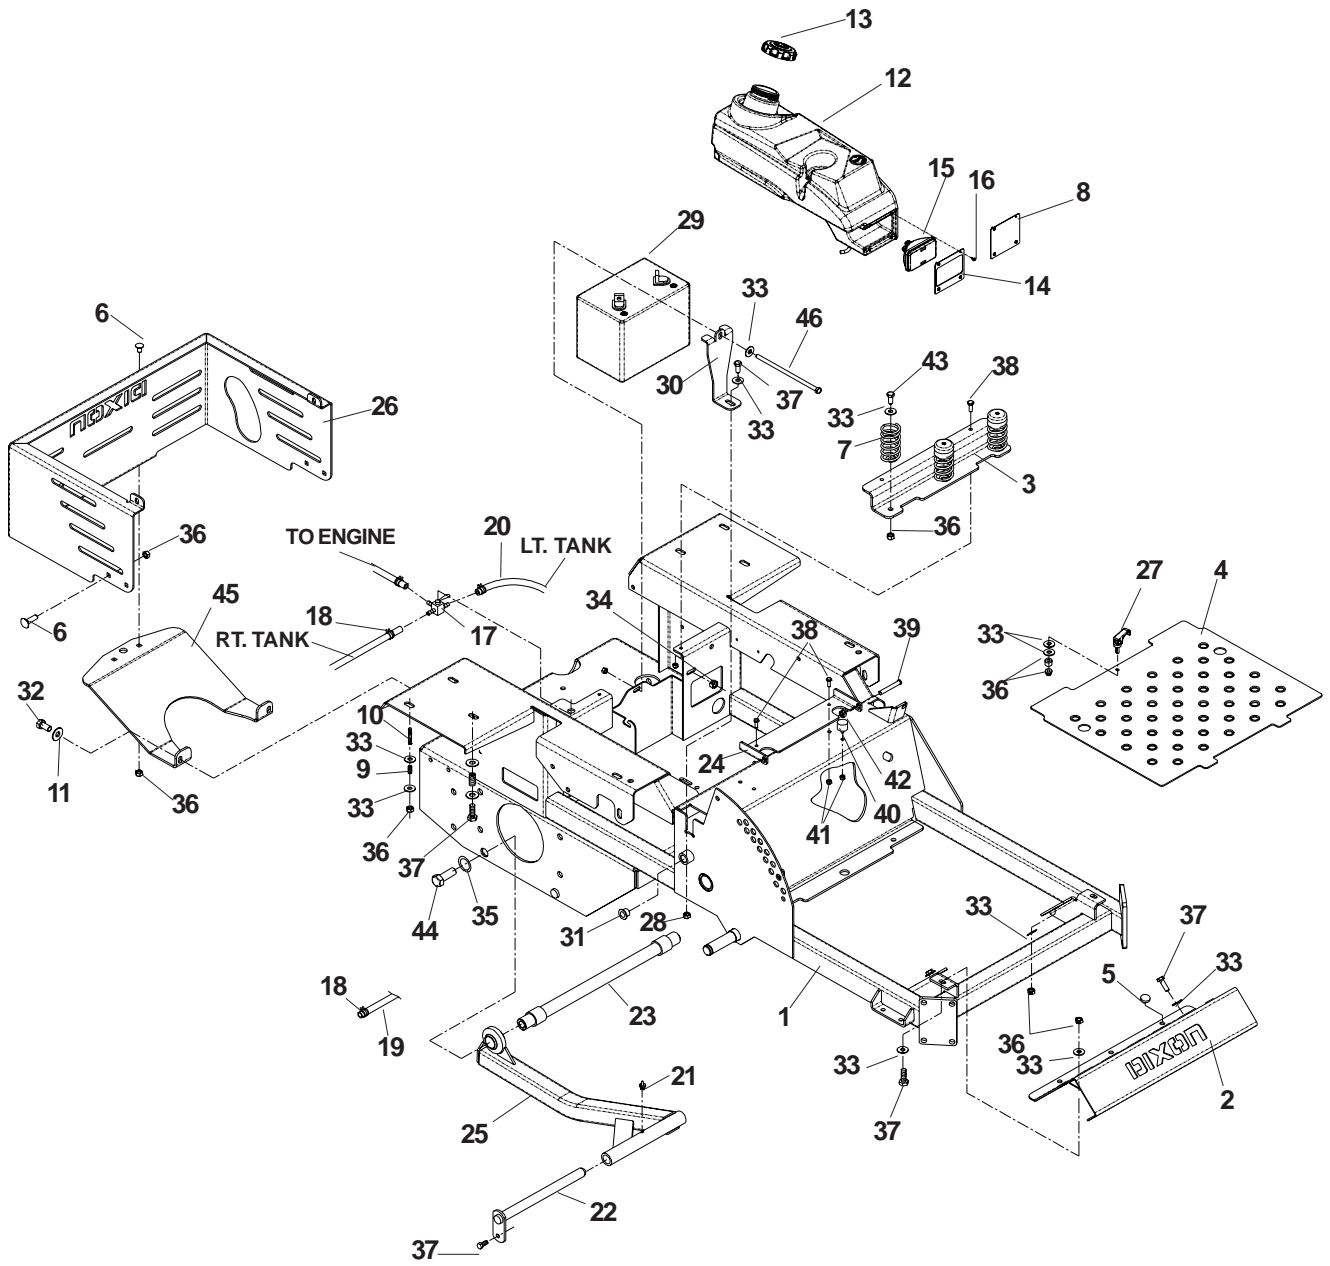

MAIN FRAME ASSEMBLY

MAIN FRAME ASSEMBLY

ITEM	PART NO.	QTY.	DESCRIPTION
1	539 114606	1	FRAME W/DECALS
2	539 114317	1	FOOT REST
3	539 114329	1	SPRING MOUNT
4	539 114607	1	PLATE, FOOT, W/DECAL
5	539 102587	5	BUMPER
6	539 990316	8	RHSNB, 5/16-18 X 3/4, GR5
7	539 122632	3	SPRING
8	539 114076	1	PANEL, LIGHT DELETE, MODEL: 968999581
9	539 102845	8	SPRING
10	539 102502	6	STUD
11	539 990517	2	WASHER, 3/8
12	539 114057	1	TANK, LEFT
13	539 106188	1	FUEL CAP, ANTISPLASH
14	539 114075	1	PLATE, LIGHT, MODELS: 968999576, 968999577, 968999578, 968999579, 968999580
15	539 114232	1	LIGHT, MODELS: 968999576, 968999577, 968999578, 968999579, 968999580
16	539 114341	4	SCREW, #10-24 X 3/8
17	539 102679	1	FUEL VALVE
18	539 912222	6	HOSE CLAMP
19	539 105527	1	FUEL HOSE, 24"
20	539 105530	1	FUEL HOSE, 34"
21	539 976998	2	ZERK
22	539 102619	2	PIVOT PIN
23	539 104197	1	STRUT MOUNT
24	539 114332	1	PLATE, MOUNT, SEAT
25	539 114806	1	STRUT, RIGHT
	539 114808	1	STRUT, LEFT
26	539 114608	1	GUARD, REAR, W/DECAL
27	539 109376	1	LATCH, SWELLACTION
28	539 112899	2	NUT, 5/16-18, NYLOC
29	539 102436	1	BATTERY, DRY
30	539 114664	1	BATTERY HOLD DOWN
31	539 102519	2	BUSHING
32	539 990563	2	HCS, 3/8C X 1
33	539 990692	27	WASHER, 5/16
34	539 990184	4	BALL STUD
35	539 990333	2	LOCKWASHER, 5/8
36	539 990717	29	NUT, 5/16C, NYLOC
37	539 990209	9	HCS, 5/16C X 1
38	539 990580	8	HCS, 1/4C X 3/4
39	539 102612	2	HCS, 3/8C X 2 3/4
40	539 105039	2	STUD MOUNT
41	539 976978	4	NUT, 1/4C, NYLOC
42	539 976979	2	NUT, 3/8C, NYLOC
43	539 990206	3	HCS, 5/16-18 X 3/4, GR5
44	539 104199	2	HCS, 5/8C X 2
45	539 114584	1	PLATE, SKID
46	539 108465	1	HCS, 5/16-18 X 6, GR5
47	539 990598	8	WASHER, 1/4
	539 104525	1	SEAT ROD (NOT SHOWN)