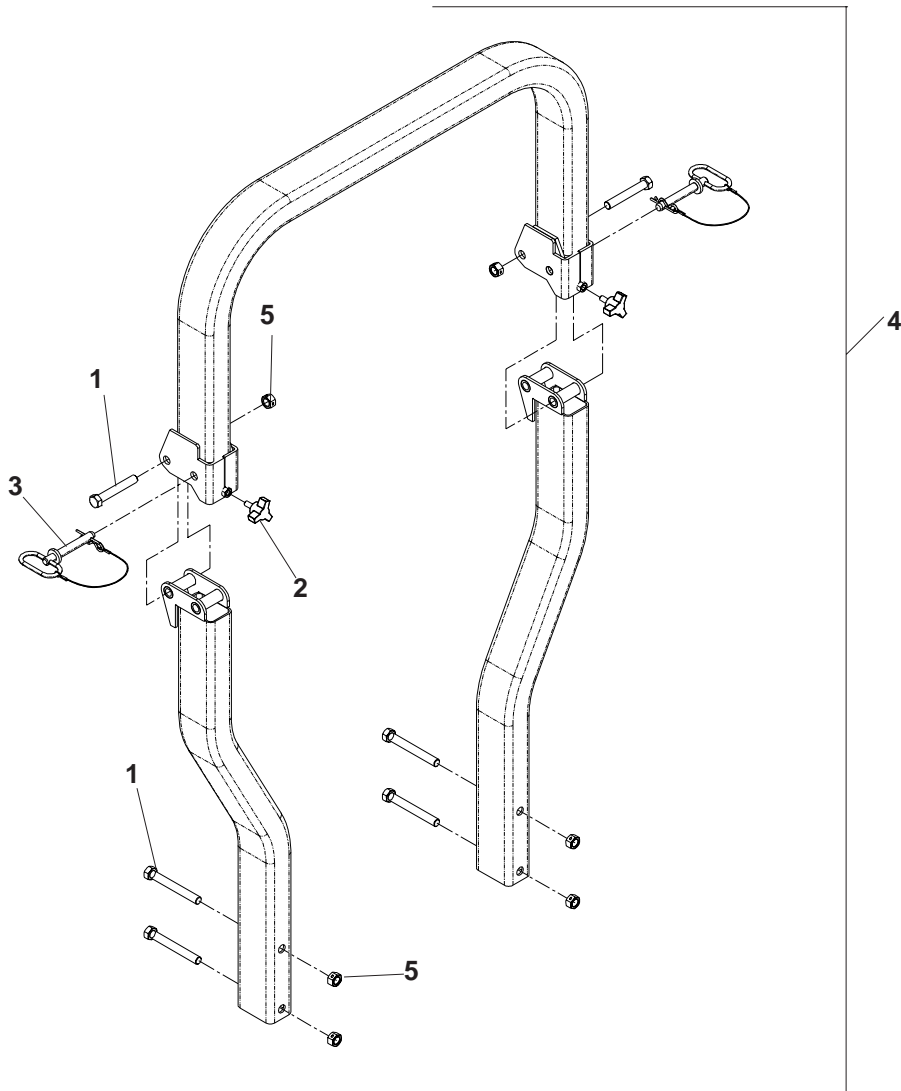

ROPS

ITEM	PART NO.	QTY.	DESCRIPTION
1	539 103433	6	HCS, 1/2C X 3 1/4, GR5
2	539 104411	2	KNOB W STUD
3	539 111036	2	LANYARD W/PIN, 1/2"
4	539 111443	1	ROPS, COMPLETE W/SEAT BELT
5	539 200100	6	NUT, 1/2-13, CENTERLOCK
	539 111026	1	SEAT BELT (NOT SHOWN)