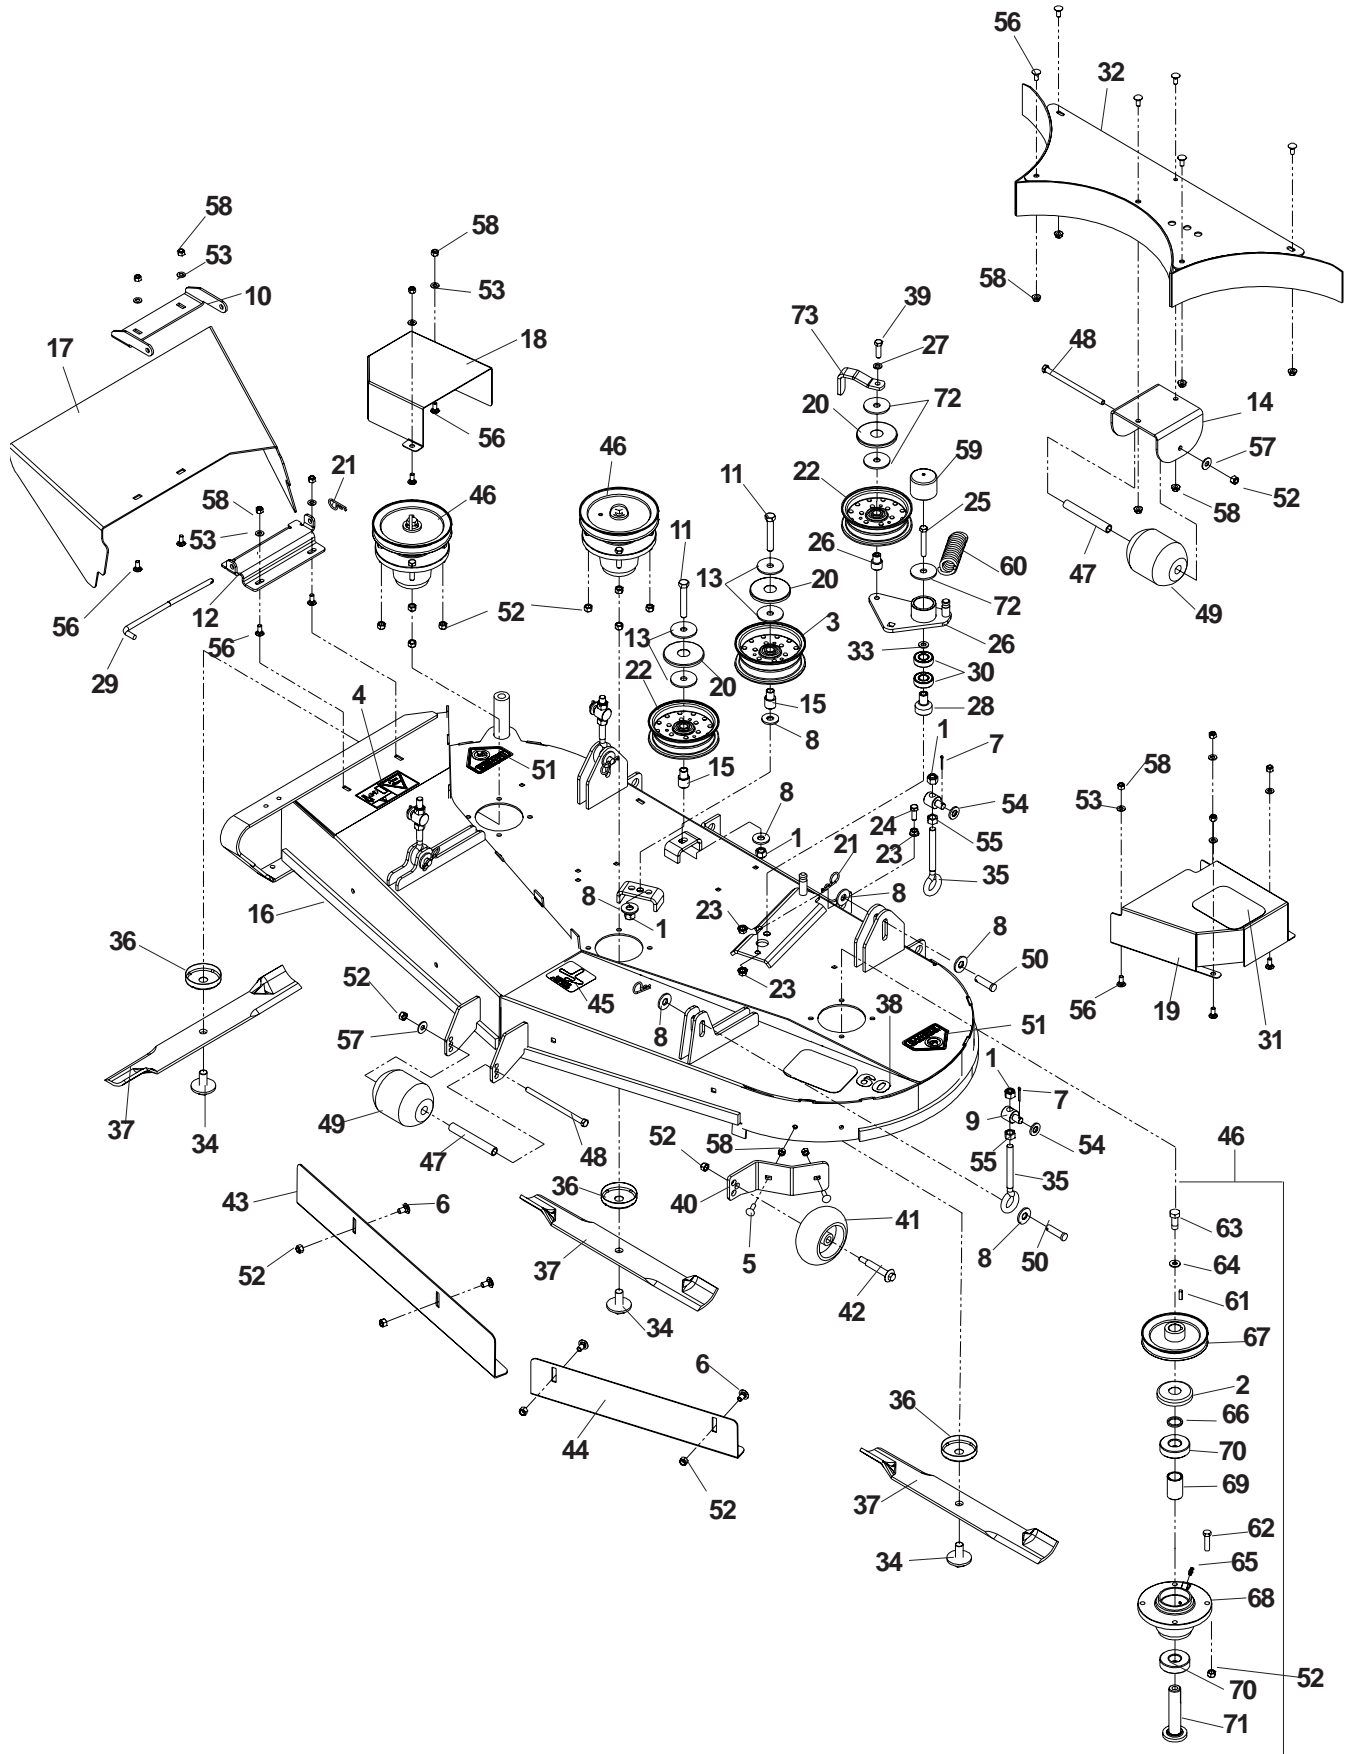

60" DECK ASSEMBLY

60" DECK ASSEMBLY

ITEM	PART NO.	QTY.	DESCRIPTION	ITEM	PART NO.	QTY.	DESCRIPTION
1	539 101331	6	NUT, 1/2-13, NYLOC	37	539 119840	3	BLADE
2	539 119811	1	TRASH GUARD	38	539 119896	1	DECAL, 60" DECK
3	539 103258	1	PULLEY, IDLER	39	539 976941	1	HCS, 3/8-16 X 1 1/4, GR5
4	539 105746	1	DECAL, EURO SERVERING	40	539 121432	1	BRACKET
5	539 107271	10	THSNB, 5/16-18 X 1, GR5	41	539 121433	1	GUAGE WHEEL
6	539 111785	4	RHSNB, 3/8-16 X 3/4, GR5	42	539 121434	1	SHOULDER BOLT
7	539 109246	4	PIN COTTER, 1/8 X 1	43	539 122119	1	BLOW-BY BAFFLE
8	539 109554	11	WASHER, 1/2	44	539 122120	1	BLOW-BY BAFFLE, LEFT
9	539 114405	4	SWIVEL	45	539 122249	1	DECAL, BELT ROUTING
10	539 114423	1	HINGE, DISCHARGE CHUTE	46	539 122550	3	SPINDLE
11	539 101572	2	HCS, 1/2-13 X 3, GR5	47	539 122574	2	BUSHING
12	539 114554	1	SUPPORT, CHUTE HINGE	48	539 122625	2	HBB, 3/8-16 X 6 1/2, GR8
13	539 104959	4	ISOLATOR WASHER	49	539 122633	2	ROLLER 3 3/4 DIA. X 4-1
14	539 114580	1	REAR CENTER ROLLER BRACKET	50	539 122729	4	CLEVIS PIN, 1/2 X 1 3/4
15	539 114582	2	SPACER, IDLER	51	539 913010	2	DECAL, WARNING
16	539 114648	1	DECK W/DECALS	52	539 976979	19	NUT, 3/8-16, NYLOC
17	539 114618	1	CHUTE	53	539 990188	10	WASHER, 5/16, SAE
18	539 114653	1	PULLEY GUARD, RIGHT	54	539 990250	4	WASHER, 1/2, SAE
19	539 114655	1	PULLEY GUARD, LEFT	55	539 990258	4	NUT, 1/2-13
20	539 108450	3	TOP DUST CAP	56	539 990316	8	RHSNB, 5/16-18 X 3/4, GR5
21	539 115501	5	COTTER PIN, 1/8 DIA. X 3/4	57	539 990517	2	WASHER, 3/8
22	539 103257	2	IDLER PULLEY	58	539 990717	18	NUT, 5/16-18, NYLOC
23	539 990613	3	NUT, 3/8-16, WHIZLK	59	539 114823	1	CAP, VINYL
24	539 990563	1	HCS, 5/16-18 X 3, GR5	60	539 105192	1	SPRING
25	539 990637	1	HCS, 3/8-16 X 2 1/2, GR5	61	539 115387	1	KEY, 1/4 X .88
26	539 112921	1	ARM, IDLER	62	539 990655	4	HBB, 3/8-16 X 1 1/2, GR5
27	539 990118	1	LOCKWASHER, 3/8	63	539 115511	1	HBB, 1/2-20 X 1 1/4, GR5
28	539 112920	1	BEARING PIVOT SPACER	64	539 115636	1	WASHER, 1/2
29	539 116225	1	DEFLECTOR PIN	65	539 115638	1	ZERK
30	539 112050	2	BEARING, BALL	66	539 115753	1	SPACER, 1/4
31	539 116696	2	REAR FLOOR PAD	67	539 117926	1	PULLEY
32	539 118944	1	W-BAFFLE	68	539 117970	1	DECK HUB
33	539 990122	1	WASHER, 3/8, SAE	69	539 117971	1	SPACER
34	539 119007	3	BLADE BOLT/ WASHER	70	539 119260	2	BEARING
35	539 119227	4	EYE BOLT	71	539 119262	1	SHAFT, SHORT
36	539 119266	3	TRASH GUARD	72	539 111897	3	WASHER, 3/8, SPECIAL
				73	539 114981	1	GUIDE, BELT
					539 114508	1	BELT, DECK (NOT SHOWN)