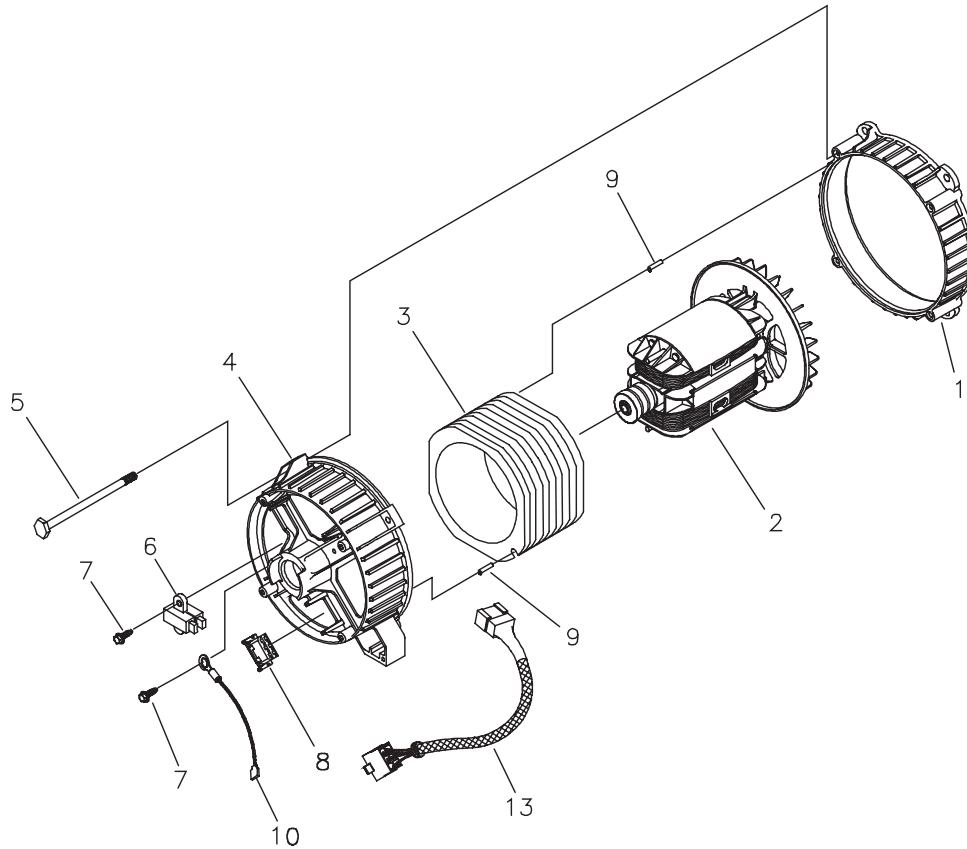

Item	Part #	Description
46	B4135GS	PIN, with Lanyard
48	195373GS	WIRE, Ground
50	188333GS	DECAL, Fuel Tank
51	194799GS	DECAL, Danger
52	189235GS	DECAL, Start Instructions
53	192125GS	KIT, Pushnut, 1/2"
54	193548GS	KIT,Wheel (Includes Item 53)
55	73054GS	DECAL, Shut-Off, Fuel
56	M188205GS	HANDLE
57	189456GS	KIT, Handle Fastening
58	190355GS	ASSY, Control Panel (see page 4)
59	*	NUT, Palnut 3/16"
60	189117GS	QUICK CONNECT, Fuel, 1/4 Barb
61	192695GS	QUICK CONNECT, Fuel, 1/4 Barb
63	192553GS	KIT,Vibe Mount
65	189332GS	CAP PLUG, 1 - 1/4" O.D.
72	192480GS	DECAL, Warning, Fuel Line Disconnect
900	§	ENGINE

§ - Contact Engine Manufacturer

EXPLODED VIEW AND PARTS LIST – CONTROL PANEL

Item	Part #	Description
1	195112GS	KIT, Control Panel Lid
2	188889GS	CONTROL PANEL, Compact
6	68759GS	OUTLET, 120V, 20A, Duplex
7	*	NUT, Palnut, Pushnut, 5/32
8	84198GS	CAP, Breaker, Circuit
9	75207GS	BREAKER, Circuit
10	43437GS	OUTLET, 120/240 Locking, 30A
11	*	NUT, Palnut, Pushnut, 3/16
12	*	SCREW, Phillips, Head 3.5 x 18
13	93857GS	BAR, Retaining
14	188890GS	COVER, Back, Control Panel
15	*	SCREW, Self Tapping, STC 3 x 18
16	22694GS	HOUSING, Receptacle
17	*	SCREW, Phillips, 3.5 x 14

* - Items without part numbers are common fasteners and are available at your local hardware store.

WheelHouse™ 5550 Watt Generator

GENERAC®
Portable Products

by **Briggs & Stratton®**
POWER PRODUCTS

EXPLODED VIEW AND PARTS LIST – ALTERNATOR

Item	Part #	Description
1	186059GS	ADAPTER, Mounting, Alternator
2	190032GS	ROTOR
3	190079AGS	STATOR
4	186060GS	RBC, with O-Ring (p/n 189197GS)
5	86308HGS	HHCS, M6 - 1.0 x 140 SEMS
6	91825GS	ASSY, Holder, Rectifier/Brush
7	66849GS	TAPTITE, M5 - 0.8 x 16
8	22694GS	RECEPTACLE, 6 pin
9	81917GS	PIN, Roll, 4mm x 10
10	193428AGS	ASSY, Wire, Ground
13	190356GS	HARNESS, Wire, Power