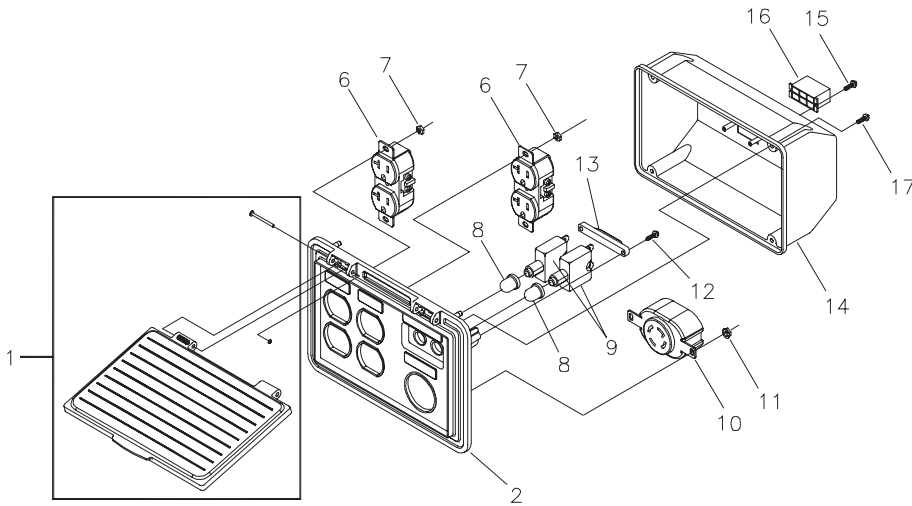

Items Not Illustrated

BB3061GS	BOTTLE, Oil
43438GS	PLUG, 250V, 30A
MS5242	MANUAL, Engine
193711GS	MANUAL, Owners
189208GS	STABILIZER, Fuel
193821GS	KIT, Decal, Service

* - Items without part numbers are common fasteners and are available at your local hardware store.

§ - Contact Engine Manufacturer

EXPLODED VIEW AND PARTS LIST – CONTROL PANEL

Item	Part #	Description
1	195112GS	KIT, Control Panel Lid
2	188889GS	CONTROL PANEL, Compact
6	68759GS	OUTLET, 120V, 20A, Duplex
7	*	NUT, Palnut, Pushnut, 5/32
8	84198GS	CAP, Breaker, Circuit
9	75207GS	BREAKER, Circuit
10	43437GS	OUTLET, 120/240 Locking, 30A
11	*	NUT, Palnut, Pushnut, 3/16
12	*	SCREW, Phillips, Head 3.5 x 18
13	93857GS	BAR, Retaining
14	188890GS	COVER, Back, Control Panel
15	*	SCREW, Self Tapping, STC 3 x 18
16	22694GS	HOUSING, Receptacle
17	*	SCREW, Phillips, 3.5 x 14