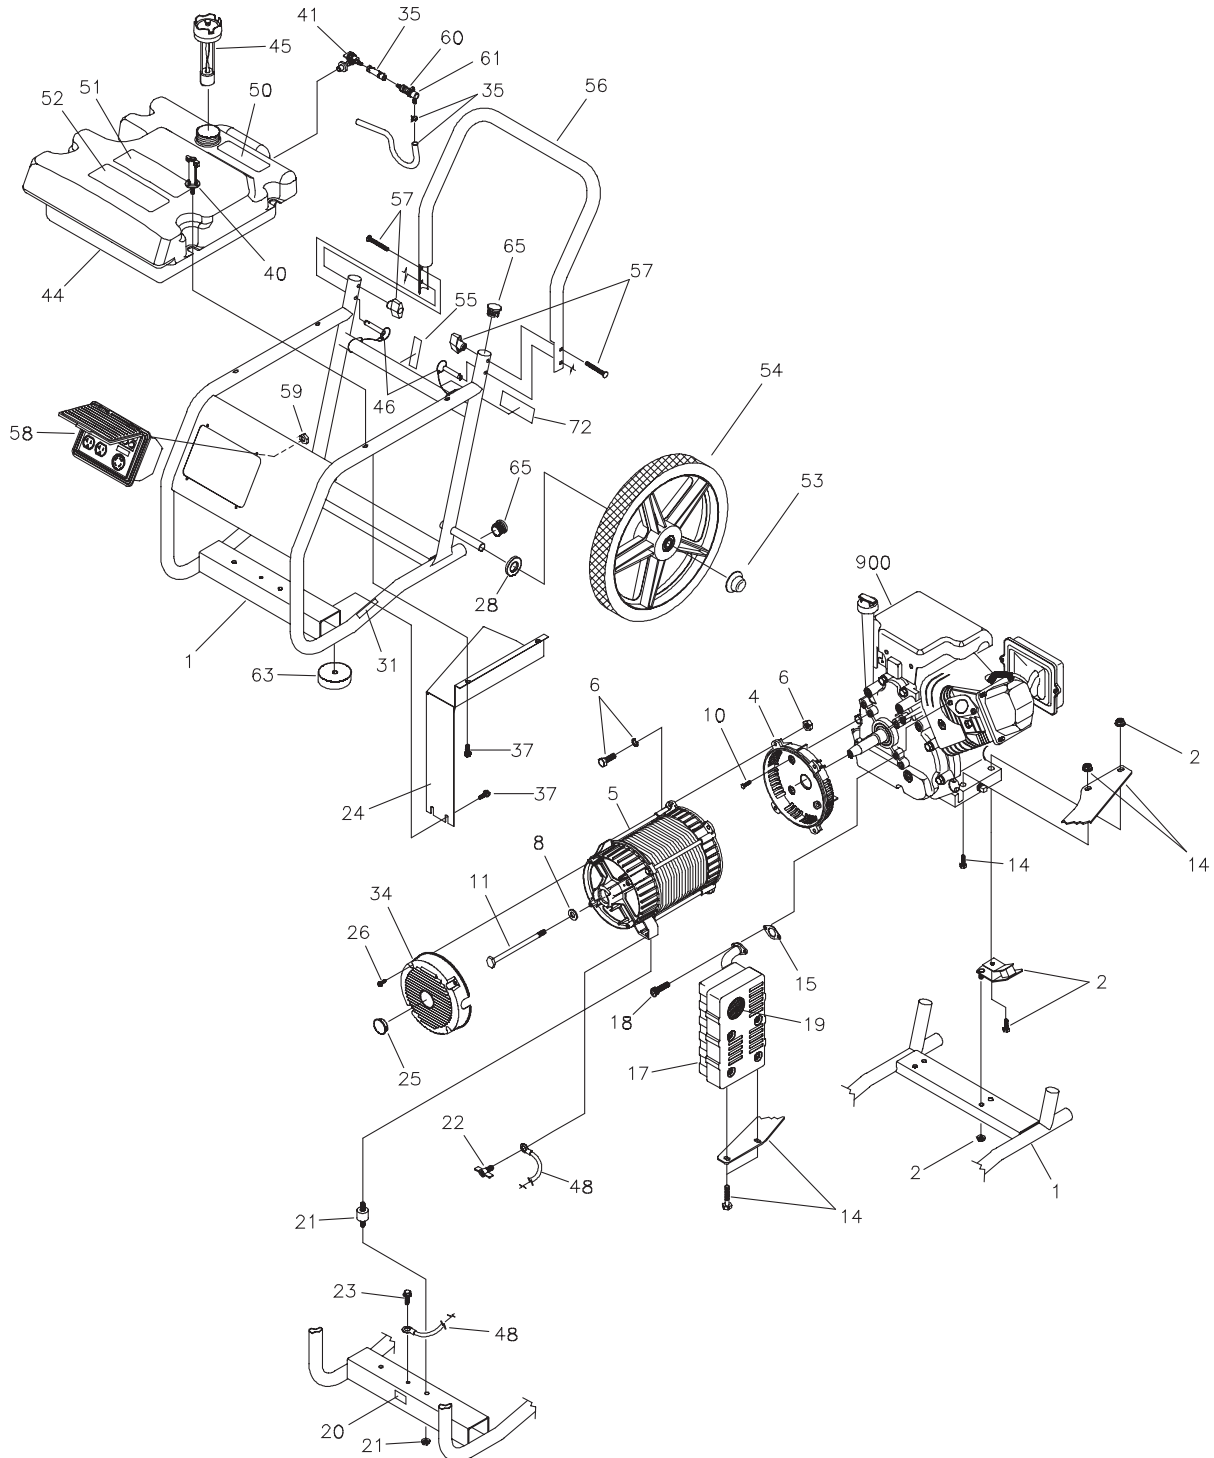

EXPLODED VIEW - MAIN UNIT

WheelHouse™ 5550 Watt Generator

PARTS LIST – MAIN UNIT

Item	Part #	Description
1	M189457GS	FRAME
2	194150GS	KIT,Vibration Mount 45°
4	190220GS	HOUSING, Engine Adapter
5	NSP	ASSY,Alternator (see page 5)
6	194151GS	KIT, Hrdwr Mounting Adptr
8	96796GS	WASHER, M8 Flat
10	190274BGS	SBHCS, 3/8-16 x 1.0 Lg.
11	187365FGS	HHCS, 5/16-24 x 7.44
14	194729GS	KIT, Muffler Brkt w/ Hardware
15	695398	GASKET, Exhaust
17	189008GS	MUFFLER
18	*	SHCS, 5/16 - 18 x 3/4"
19	83083GS	SCREEN, Spark Arrest
20	B4986GS	DECAL, Ground
21	194153GS	KIT,Vibration Mount
22	86494GS	SCREW,Wing M6 - 1.0 x 16
23	86292GS	SCREW, 10 - 16 x 3/4, Self Drill
24	192793GS	SHIELD, Heat
25	191190GS	CAP
26	74908GS	SCREW, M5-0.8 x 10 Taptite
28	*	WASHER, Flat 1/2
31	77816GS	DECAL, Hot Muffler
34	195422GS	COVER, Rear Bearing Carrier
35	194432GS	KIT, Hose Fuel w/ Clamps
37	192376GS	SCREW, 12 - 24 x 1/2 THD Forming
40	189114GS	KNOB, Fuel Tank Hold Down
41	192980GS	KIT,Valve Tank
44	196181GS	ASSY,Tank, Fuel (Includes Items 41, 50, 51 & 52)
45	189420GS	CAP, Fuel Gauge

Item	Part #	Description
46	B4135GS	PIN, with Lanyard
48	195373GS	WIRE, Ground
50	188333GS	DECAL, Fuel Tank
51	194799GS	DECAL, Danger
52	189235GS	DECAL, Start Instructions
53	192125GS	KIT, Pushnut, 1/2"
54	193548GS	KIT,Wheel (Includes Item 53)
55	73054GS	DECAL, Shut-Off, Fuel
56	M188205GS	HANDLE
57	189456GS	KIT, Handle Fastening
58	190355GS	ASSY, Control Panel (see page 4)
59	*	NUT, Palnut 3/16"
60	189117GS	QUICK CONNECT, Fuel, 1/4 Barb
61	192695GS	QUICK CONNECT, Fuel, 1/4 Barb
63	192553GS	KIT,Vibe Mount
65	189332GS	CAP PLUG, 1 - 1/4" O.D.
72	192480GS	DECAL, Warning, Fuel Line Disconnect
900	§	ENGINE

Items Not Illustrated

BB3061GS	BOTTLE, Oil
43438GS	PLUG, 250V, 30A
MS5242	MANUAL, Engine
193711GS	MANUAL, Owners
189208GS	STABILIZER, Fuel
193821GS	KIT, Decal, Service

* - Items without part numbers are common fasteners and are available at your local hardware store.

§ - Contact Engine Manufacturer